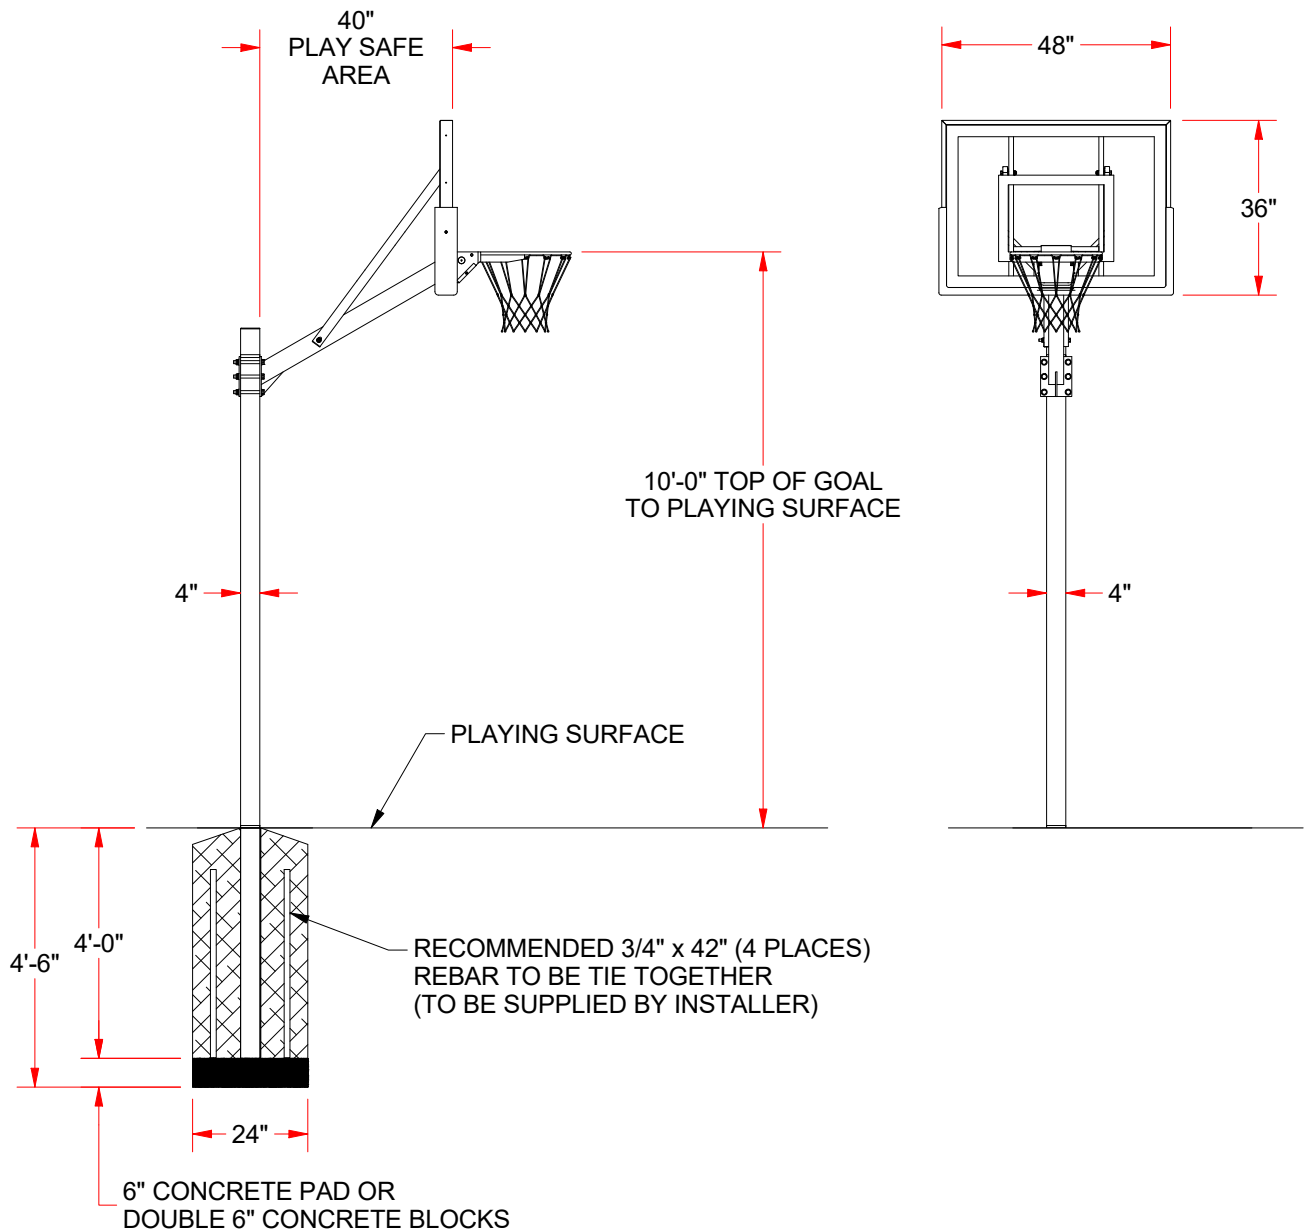

400-AC-FG THE CHURCH YARD W/ACRYLIC BOARD

FEATURES:

- > FIXED HEIGHT UNIT BURIES 48" INTO GROUND
- > HEIGHT CAN BE ADJUSTED AFTER COURT RESURFACING OR FOR KIDS PLAY.
- > 4" SQUARE STEEL UPRIGHT AND ANGLED EXTENSION ARM
- > 40" EXTENSION ARM FOR "PLAY SAFE AREA"
- > HEAVY-DUTY FLEX GOAL AND NYLON NET INCLUDED
- > POST PADDING AND BACKBOARD EDGE PADDING INCLUDED
- > ACRYLIC BACKBOARD: 48" x 36"

400-AC-FG

THE CHURCH YARD W/ACRYLIC BOARD

© COPYRIGHT 2017 JAYPRO SPORTS, LLC. ALL RIGHTS RESERVED
THIS PRINT IS THE PROPERTY OF JAYPRO SPORTS, LLC. AND MAY
NOT BE REPRODUCED WITHOUT WRITTEN PERMISSION

www.jaypro.com
(800) 243-0533
976 Hartford Turnpike
Waterford, CT 06385 USA