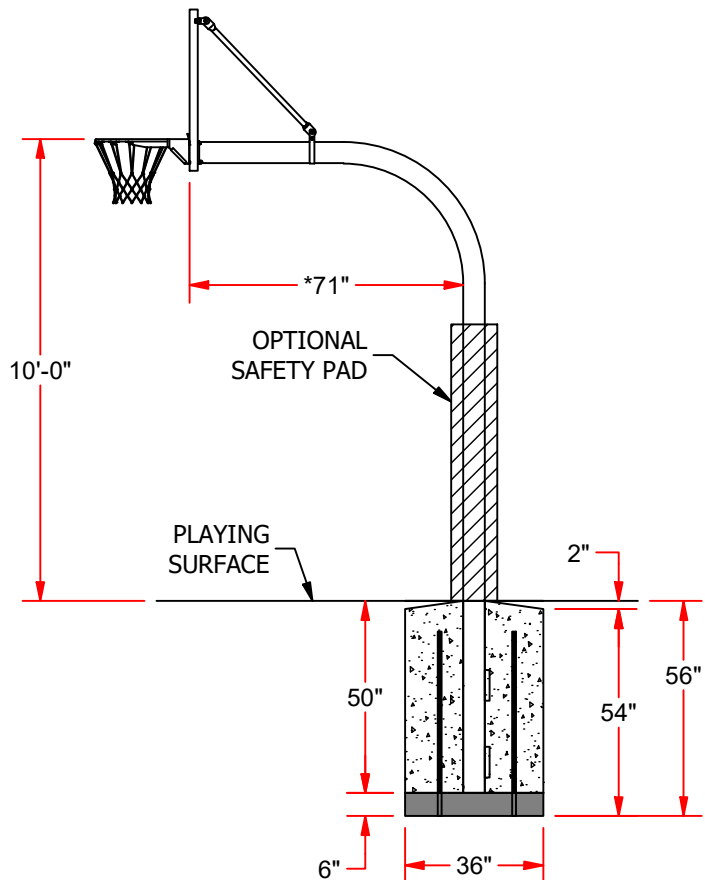

656

OUTDOOR BASKETBALL GOOSE NECK

© COPYRIGHT 2021 JAYPRO SPORTS, LLC. ALL RIGHTS RESERVED THIS PRINT IS THE PROPERTY OF JAYPRO SPORTS, LLC. AND MAY NOT BE REPRODUCED WITHOUT WRITTEN PERMISSION

www.jayprosports.com
(800) 243-0533
976 Hartford Turnpike
Waterford, CT 06385 USA

Rev: A

SHEET 1 OF 1