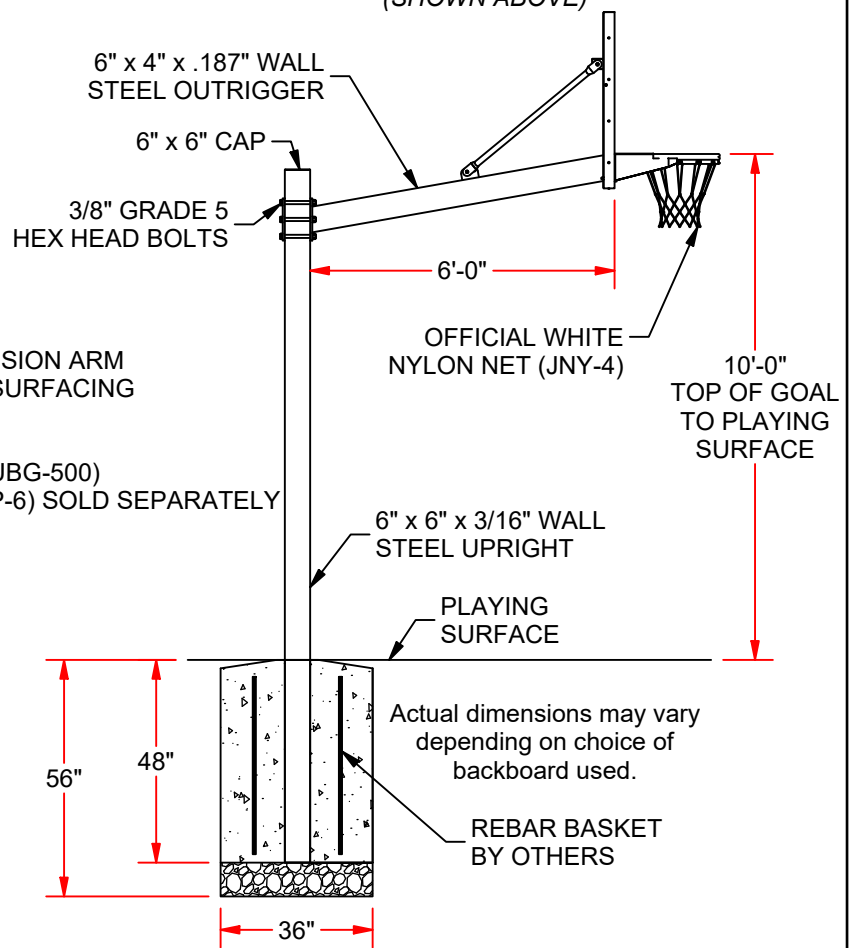

SQUARE POST OUTDOOR BASKETBALL w/ 6 FT DIRECT MOUNT

770-AC-UG
(SHOWN ABOVE)

660-AC-UG
(SHOWN ABOVE)

FEATURES:

- > 6" SQUARE STEEL UPRIGHT w/ ANGLED EXTENSION ARM
- > HEIGHT CAN BE ADJUSTED AFTER COURT RESURFACING
- > GALVANIZED COAT FINISH FOR 660
- > BLACK POWDER COAT FINISH FOR 770
- > HEAVY DUTY GOAL & NYLON NET INCLUDED (UBG-500)
- > BOLT-ON BACKBOARD EDGE PADDING (MBBP-6) SOLD SEPARATELY
- > ALL BACKBOARDS 72" x 42"

660 / 770

SQUARE POST OUTDOOR BASKETBALL
w/ 6 FT DIRECT MOUNT

© COPYRIGHT 2017 JAYPRO SPORTS, LLC. ALL RIGHTS RESERVED
THIS PRINT IS THE PROPERTY OF JAYPRO SPORTS, LLC. AND MAY
NOT BE REPRODUCED WITHOUT WRITTEN PERMISSION