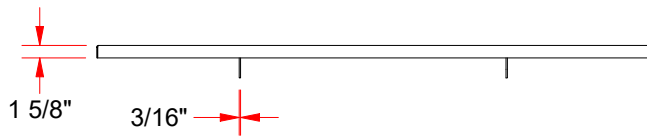

**FRONT VIEW**

 BRACKETS &  
 HARDWARE  
 SUPPLIED  
 WITH BOARD

ORANGE TARGET

**TOP VIEW**

**DETAIL A**

**BACK VIEW**

**SIDE VIEW**

**DETAIL B**
**42" x 72" RECTANGULAR STEEL BACKBOARD FEATURES:**

- RUGGED 12 GAUGE STEEL (42" x 72")
- ZINC RICH PRIMER & DURABLE WHITE POWDER COAT FINISH
- REAR 35" MOUNTING PATTERN
- SIZE 5" x 4" to 5" x 5" GOAL MOUNTING PATTERN
- MOUNTING BRACKETS AND HARDWARE SUPPLIED WITH BOARD