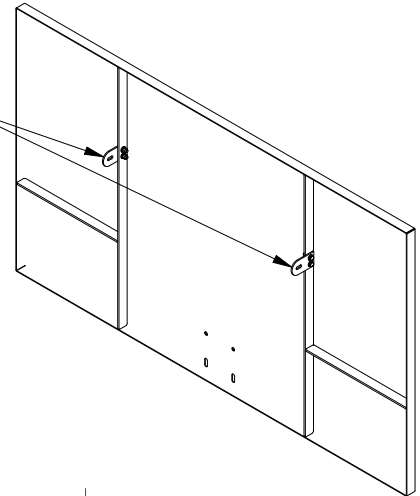

**FRONT VIEW**

 BRACKETS &  
 HARDWARE  
 SUPPLIED  
 WITH BOARD

ORANGE TARGET

**TOP VIEW**

**DETAIL A**

**BACK VIEW**

**SIDE VIEW**

**DETAIL B**
**42" x 72" RECTANGULAR STEEL BACKBOARD FEATURES:**

- RUGGED 12 GAUGE STEEL (42" x 72")
- ZINC RICH PRIMER & DURABLE WHITE POWDER COAT FINISH
- REAR 35" MOUNTING PATTERN
- SIZE 5" x 4" to 5" x 5" GOAL MOUNTING PATTERN
- MOUNTING BRACKETS AND HARDWARE SUPPLIED WITH BOARD