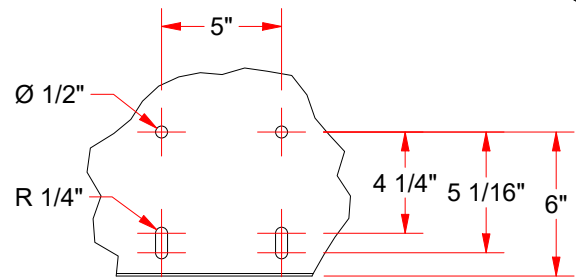

**FRONT VIEW**

 BRACKETS &  
 HARDWARE  
 SUPPLIED  
 WITH BOARD

ORANGE TARGET

**TOP VIEW**

**DETAIL A**

**BACK VIEW**

**SIDE VIEW**

**DETAIL B**
**42" x 72" RECTANGULAR STEEL BACKBOARD FEATURES:**

- RUGGED 12 GAUGE STEEL (42" x 72")
- ZINC RICH PRIMER & DURABLE WHITE POWDER COAT FINISH
- REAR 35" MOUNTING PATTERN
- SIZE 5" x 4" to 5" x 5" GOAL MOUNTING PATTERN
- MOUNTING BRACKETS AND HARDWARE SUPPLIED WITH BOARD