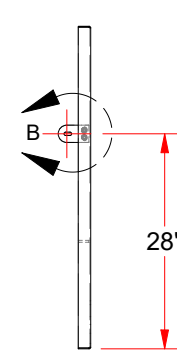

**FRONT VIEW**

 BRACKETS &  
 HARDWARE  
 SUPPLIED  
 WITH BOARD

ORANGE TARGET

**TOP VIEW**

**DETAIL A**

**BACK VIEW**

**SIDE VIEW**

**DETAIL B**
**42" x 72" RECTANGULAR STEEL BACKBOARD FEATURES:**

- RUGGED 12 GAUGE STEEL (42" x 72")
- ZINC RICH PRIMER & DURABLE WHITE POWDER COAT FINISH
- REAR 35" MOUNTING PATTERN
- SIZE 5" x 4" to 5" x 5" GOAL MOUNTING PATTERN
- MOUNTING BRACKETS AND HARDWARE SUPPLIED WITH BOARD