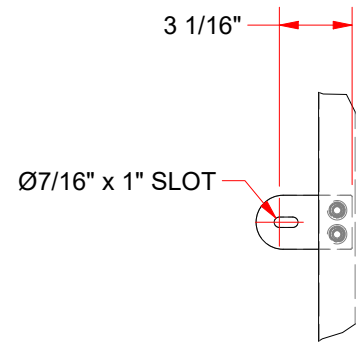

**FRONT VIEW**

 BRACKETS &  
 HARDWARE  
 SUPPLIED  
 WITH BOARD

ORANGE TARGET

**TOP VIEW**

**DETAIL A**

**BACK VIEW**

**SIDE VIEW**

**DETAIL B**
**42" x 72" RECTANGULAR STEEL BACKBOARD FEATURES:**

- RUGGED 12 GAUGE STEEL (42" x 72")
- ZINC RICH PRIMER & DURABLE WHITE POWDER COAT FINISH
- REAR 35" MOUNTING PATTERN
- SIZE 5" x 4" to 5" x 5" GOAL MOUNTING PATTERN
- MOUNTING BRACKETS AND HARDWARE SUPPLIED WITH BOARD