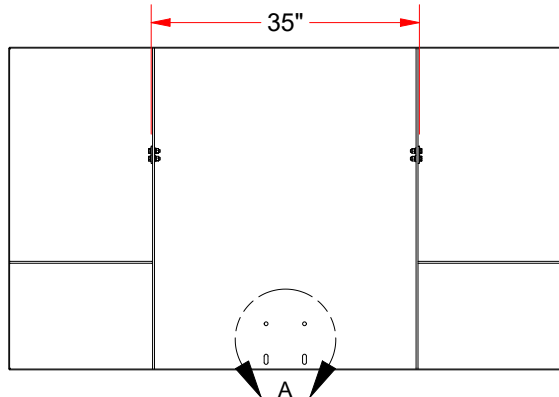

**FRONT VIEW**

 BRACKETS &  
 HARDWARE  
 SUPPLIED  
 WITH BOARD

ORANGE TARGET

**TOP VIEW**

**DETAIL A**

**BACK VIEW**

**SIDE VIEW**

**DETAIL B**
**42" x 72" RECTANGULAR STEEL BACKBOARD FEATURES:**

- RUGGED 12 GAUGE STEEL (42" x 72")
- ZINC RICH PRIMER & DURABLE WHITE POWDER COAT FINISH
- REAR 35" MOUNTING PATTERN
- SIZE 5" x 4" to 5" x 5" GOAL MOUNTING PATTERN
- MOUNTING BRACKETS AND HARDWARE SUPPLIED WITH BOARD