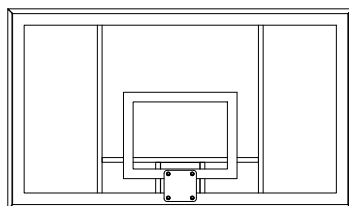

*Actual dimensions may vary depending on choice of backboard used.

Boards:

- ALB-24BT - Fan Aluminum
- 850RB-BB - Rectangular Steel
- SR-PERF - Steel Perforated
- AL-PERF - Aluminum Perforated
- ACRB-72 - Acrylic Board

Goals:

- UBG-500F - Breakaway Playground
- GBR361 - Flex Rim
- UBG-500 - Playground Goal
- GDR-54 - Double Rim

850RB-BB
RECTANGULAR STEEL
REAR BRACING INCLUDED

SR-PERF / AL-PERF
ALUMINUM OR STEEL PERFORATED BOARD
REAR BRACING INCLUDED