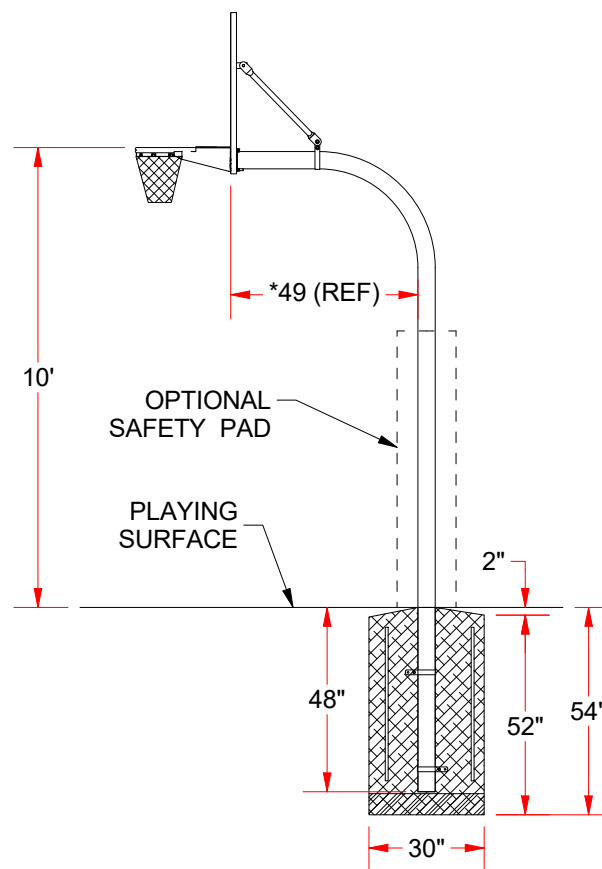

996

OUTDOOR BASKETBALL GOOSE NECK

© COPYRIGHT 2017 JAYPRO SPORTS, LLC. ALL RIGHTS RESERVED
THIS PRINT IS THE PROPERTY OF JAYPRO SPORTS, LLC. AND MAY
NOT BE REPRODUCED WITHOUT WRITTEN PERMISSION

www.jaypro.com
(800) 243-0533
976 Hartford Turnpike
Waterford, CT 06385 USA

Sheet 1 of 1