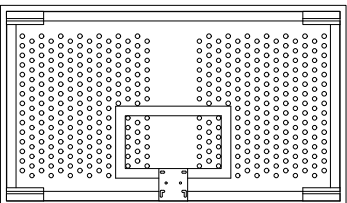

996 OUTDOOR BASKETBALL GOOSENECK

ALUMINUM FAN / STEEL RECT / ACRYLIC / PERFORATED
POLYCARBONATE OR STEEL AND ALUMINUM
DIRECT MOUNT 4 FOOT EXTENSION

ALB-24BT
(RED BORDER & TARGET)

850RB-BB
RECTANGULAR STEEL
REAR BRACING INCLUDED

SR-PERF / AL-PERF
STEEL OR ALUMINUM PERFORATED BOARD
REAR BRACING INCLUDED

ACRB-72
ACRYLIC BOARD

4272CB
PERFORATED POLYCARBONATE BACKBOARD

Rugged all galvanized steel 4 1/2 diameter post with direct mount welded to goose neck for durability and stability. Easy to install and virtually maintenance free. See selection chart for backboard and goal combinations.

*Actual dimensions may vary depending on choice of backboard used.

Boards:

- 996-FABT-XX - Fan Aluminum
- 996-RS-XX - Rectangular Steel
- 996-PF-XX - Steel Perforated
- 996-ALP-XX - Aluminum Perforated
- 996-AC-XX - Acrylic Board
- 996-TB-XX - Polycarbonate Perforated