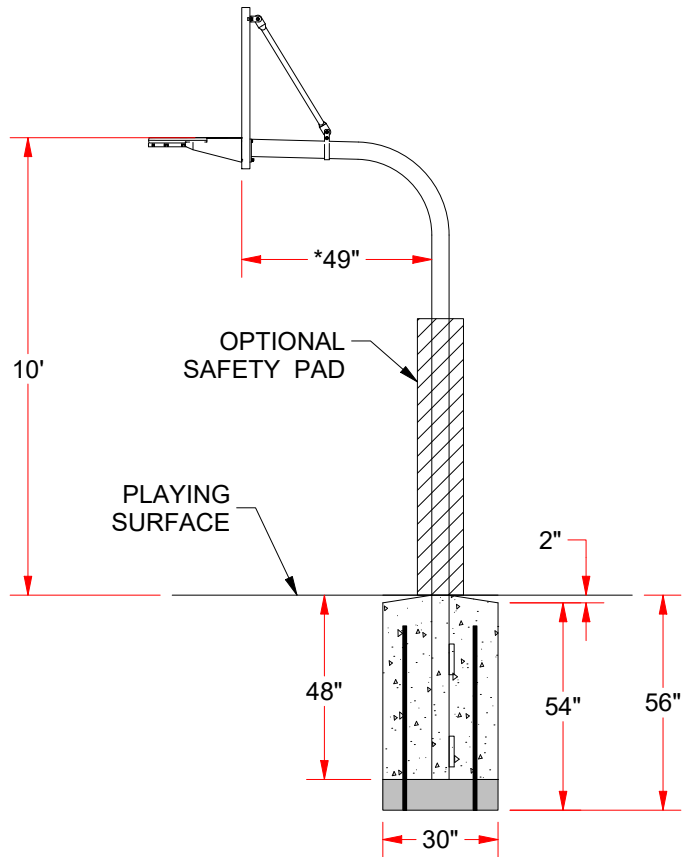

996

OUTDOOR BASKETBALL GOOSENECK

© COPYRIGHT 2021 JAYPRO SPORTS, LLC. ALL RIGHTS RESERVED THIS PRINT IS THE PROPERTY OF JAYPRO SPORTS, LLC. AND MAY NOT BE REPRODUCED WITHOUT WRITTEN PERMISSION

www.jayprosports.com
(800) 243-0533
976 Hartford Turnpike
Waterford, CT 06385 USA

Rev: C

SHEET 1 OF 1