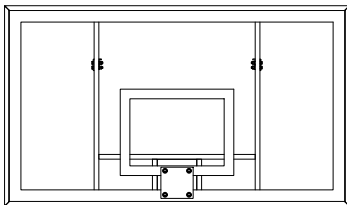

SR-PERF / AL-PERF
STEEL OR ALUMINUM PERFORATED BOARD
REAR BRACING INCLUDED

ACRB-72
ACRYLIC BOARD

4272CB
PERFORATED POLYCARBONATE BACKBOARD

Rugged all galvanized steel 4 1/2 diameter post with direct mount welded to goose neck for durability and stability. Easy to install and virtually maintenance free. See selection chart for backboard and goal combinations.