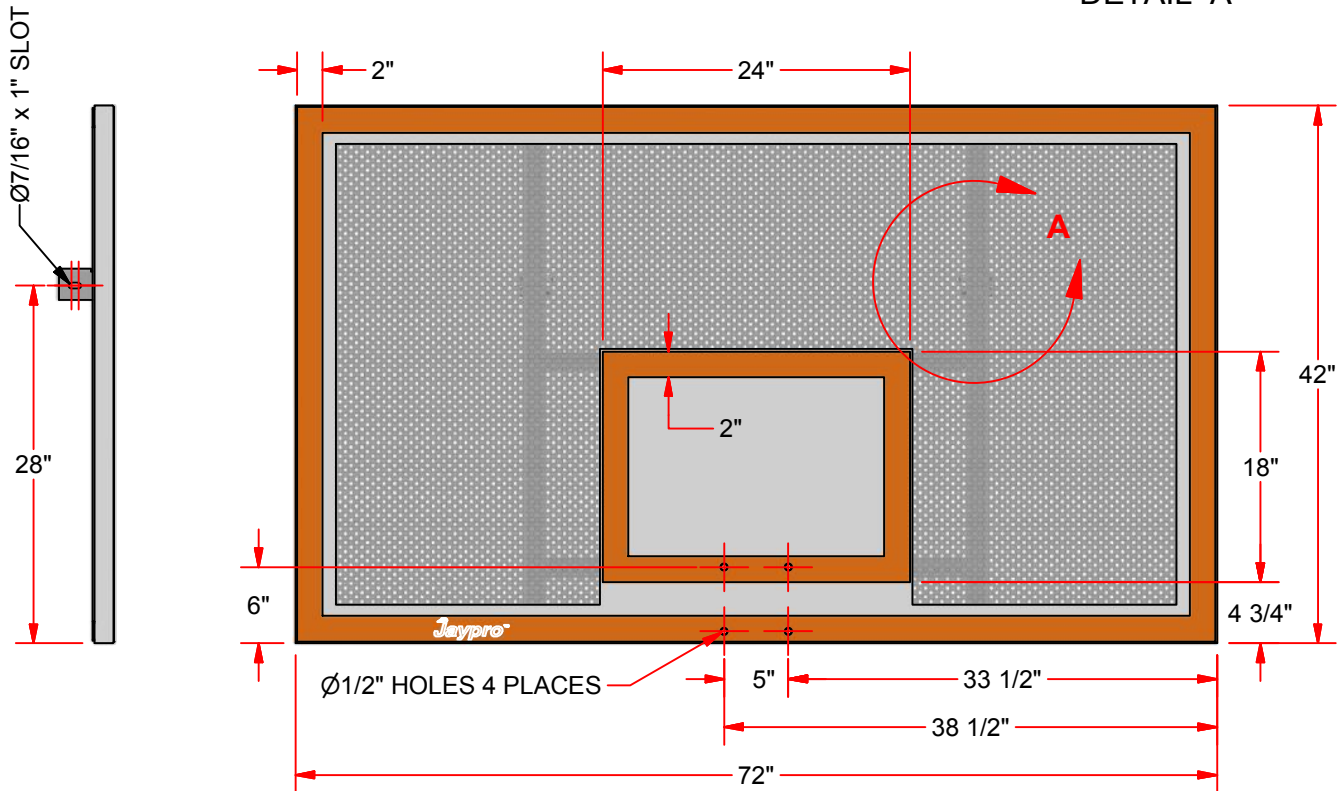

AL-PERF Rectangular Perforated Aluminum Backboard

- > Rugged 42" x 72" Aluminum 8 Gauge, face has 1/4" diameter perforations to provide an open area to minimize wind resistance.
- > Rear support frame allows multiple mounting conversions.
- > Durable white powder coated finish with silk screen orange target and border.
- > 5" x 5" goal mounting pattern.

REAR SUPPORT FRAME BRACKET

DETAIL A

AL-PERF

Rectangular Perforated Aluminum Backboard

© COPYRIGHT 2014 JAYPRO SPORTS, LLC. ALL RIGHTS RESERVED
THIS PRINT IS THE PROPERTY OF JAYPRO SPORTS, LLC. AND MAY
NOT BE REPRODUCED WITHOUT WRITTEN PERMISSION