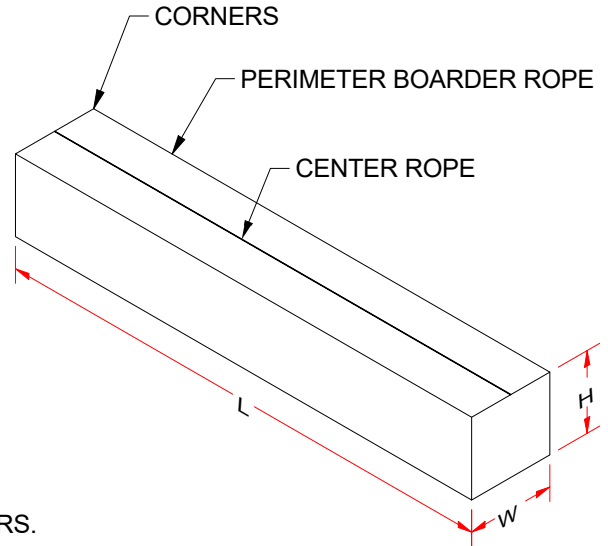

# BASEBALL NETTING BATTING TUNNEL NET

### i. ALL-STAR SERIES TUNNEL NETS

- P/N: BBC36-7014, BBC36-7012, BBC36-5514 & BBC36-5512
- UV PROTECTED
- 3/8" TWISTED POLY ROPE PERIMETER & CORNERS.

### v. TUNNEL NETS COLOR BLACK.

vi. 5/16" PE BLACK HOLLOW BRAIDED ROPE WITH CORE AT ALL BORDERS OVERLOCK STITCHED WITH STITCHING TWINE 1.25mm HDPE BLACK TWISTED TWINE. ENTIRE PERIMETER & SIDES.

vii. INCLUDES A FULL LENGTH CENTER LONE CORD FOR 2 ROPES RUNNING LENGTHWISE ON THE TOP OF NET (UNLESS OTHERWISE SPECIFIED).