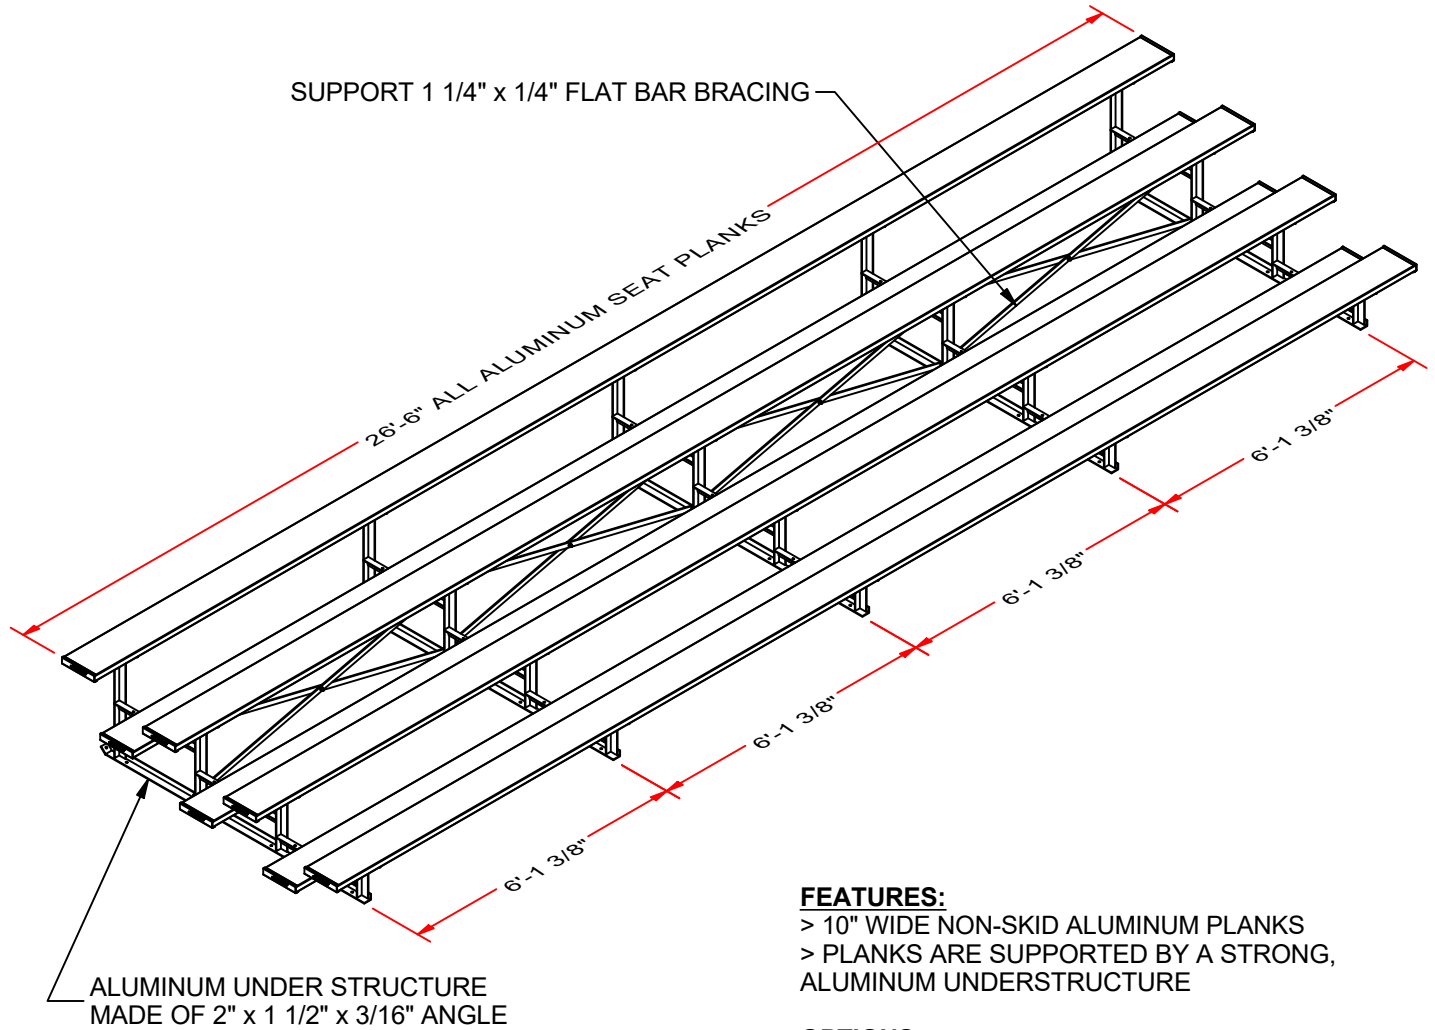

BLCH-427AL 27' ALUMINUM BLEACHER

FEATURES:

- > 10" WIDE NON-SKID ALUMINUM PLANKS
- > PLANKS ARE SUPPORTED BY A STRONG, ALUMINUM UNDERSTRUCTURE

OPTIONS:

- > CUSTOM POWDER COATED COLORS

BLCH-427AL

27' ALUMINUM BLEACHER