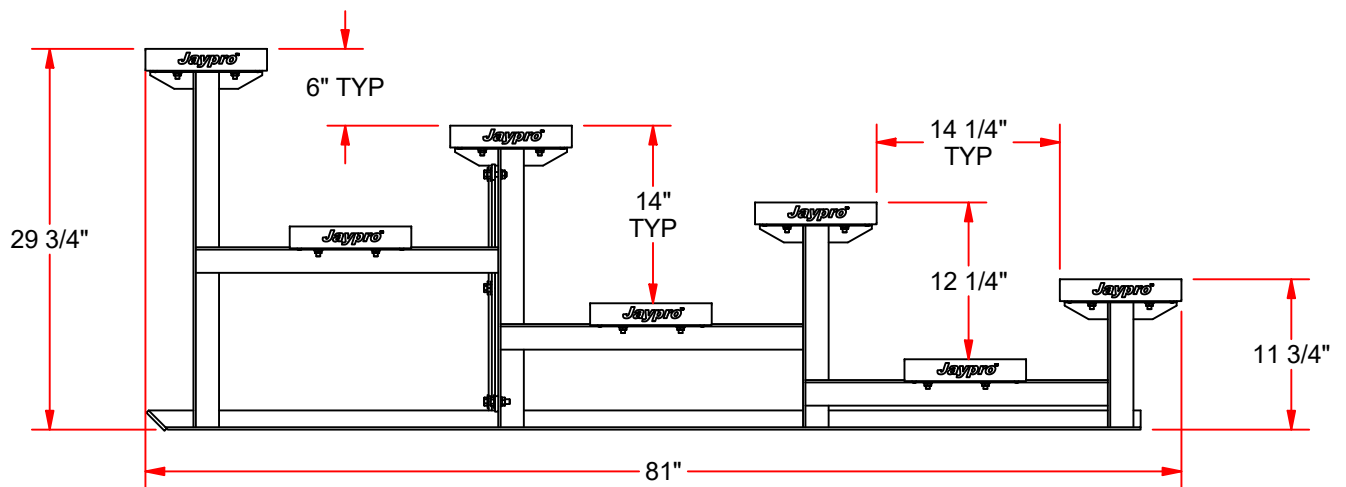

BLCH-427AL 27' ALUMINUM BLEACHER

FEATURES:

- > 10" WIDE NON-SKID ALUMINUM PLANKS
- > PLANKS ARE SUPPORTED BY A STRONG, ALUMINUM UNDERSTRUCTURE

OPTIONS:

- > CUSTOM POWDER COATED COLORS

BLCH-427AL

27' ALUMINUM BLEACHER