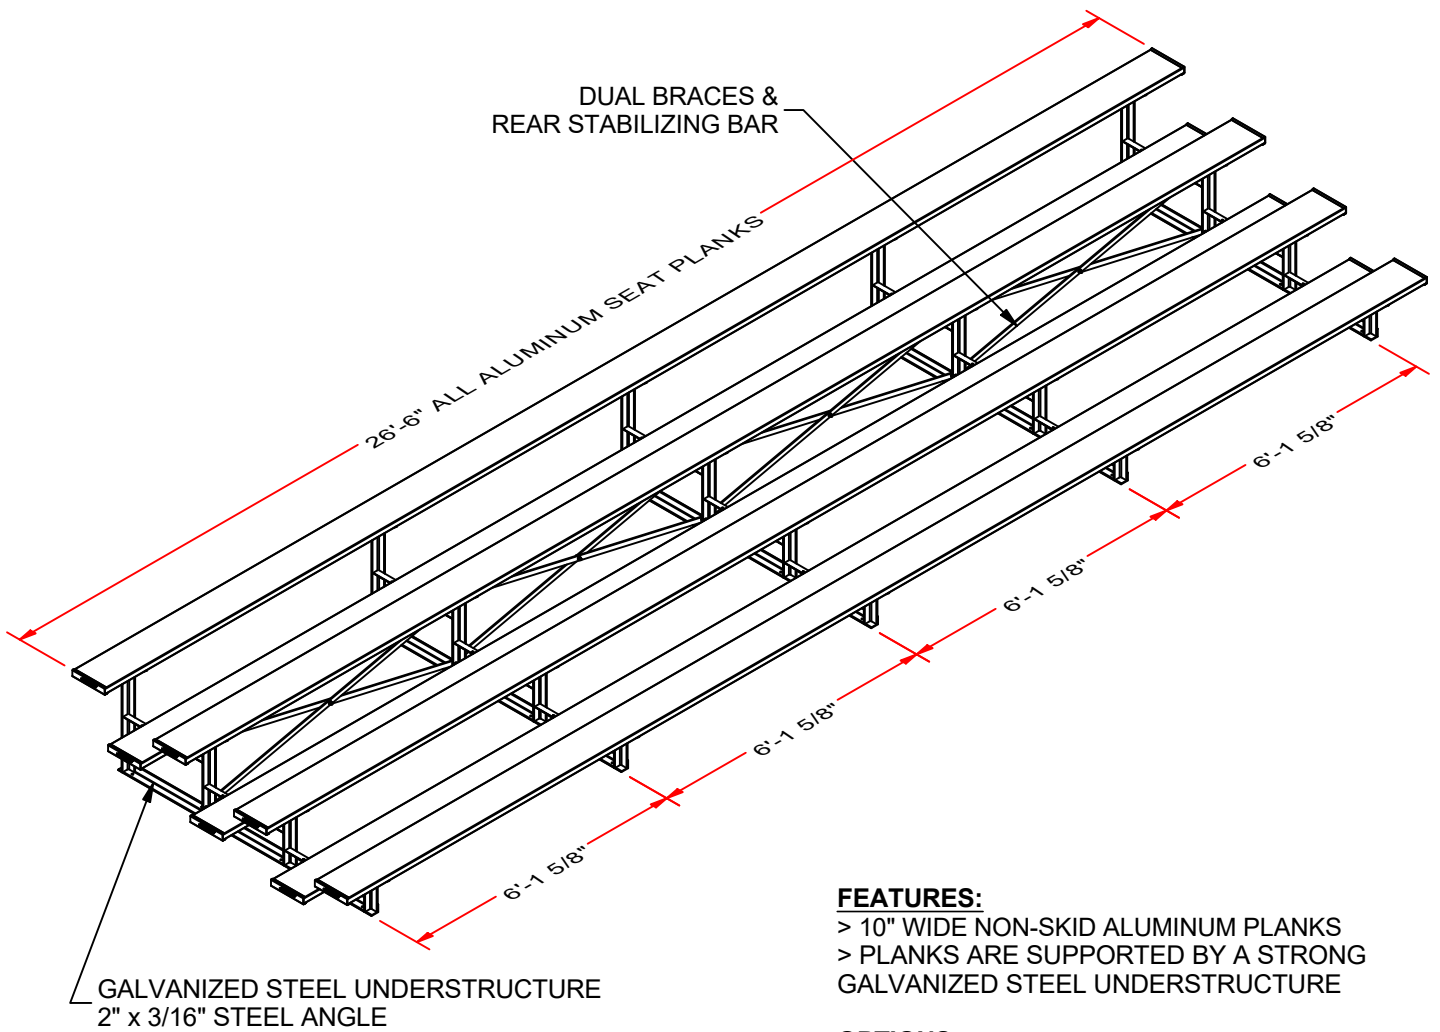

BLCH-427 27' ALUMINUM SEAT W/ GALV. STEEL UNDERSTRUCTURE

FEATURES:

- > 10" WIDE NON-SKID ALUMINUM PLANKS
- > PLANKS ARE SUPPORTED BY A STRONG GALVANIZED STEEL UNDERSTRUCTURE

OPTIONS:

- > CUSTOM POWDER COATED COLORS

BLCH-427

27' ALUMINUM SEAT W/ GALV. STEEL UNDERSTRUCTURE

© COPYRIGHT 2017 JAYPRO SPORTS, LLC. ALL RIGHTS RESERVED
THIS PRINT IS THE PROPERTY OF JAYPRO SPORTS, LLC. AND MAY NOT BE REPRODUCED WITHOUT WRITTEN PERMISSION