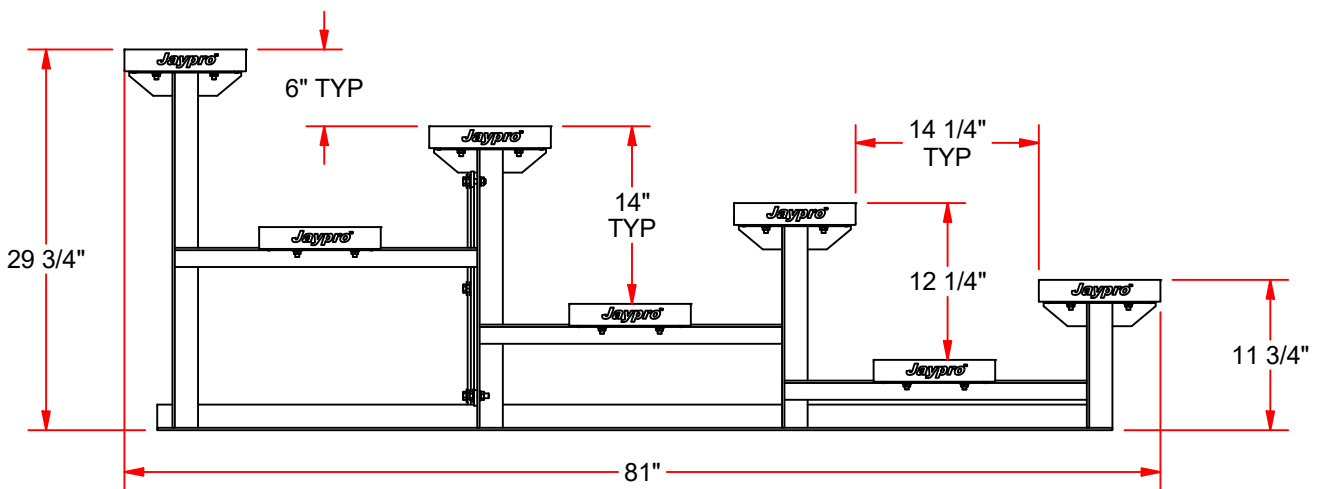

BLCH-427 27' ALUMINUM SEAT W/ GALV. STEEL UNDERSTRUCTURE

FEATURES:

- > 10" WIDE NON-SKID ALUMINUM PLANKS
- > PLANKS ARE SUPPORTED BY A STRONG GALVANIZED STEEL UNDERSTRUCTURE

OPTIONS:

- > CUSTOM POWDER COATED COLORS

BLCH-427

27' ALUMINUM SEAT W/ GALV. STEEL UNDERSTRUCTURE

© COPYRIGHT 2017 JAYPRO SPORTS, LLC. ALL RIGHTS RESERVED
THIS PRINT IS THE PROPERTY OF JAYPRO SPORTS, LLC. AND MAY NOT BE REPRODUCED WITHOUT WRITTEN PERMISSION