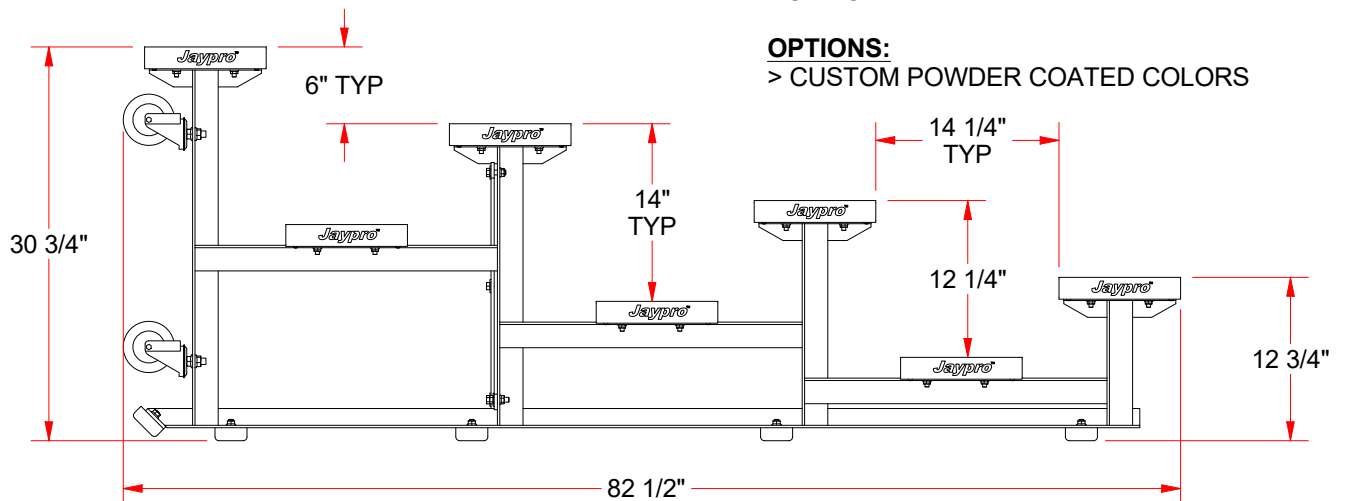

OPTIONS:

- > CUSTOM POWDER COATED COLORS

BLCH-475TRG

7-1/2' TIP & ROLL BLEACHER

© COPYRIGHT 2017 JAYPRO SPORTS, LLC. ALL RIGHTS RESERVED
THIS PRINT IS THE PROPERTY OF JAYPRO SPORTS, LLC. AND MAY NOT BE REPRODUCED WITHOUT WRITTEN PERMISSION

www.jaypro.com
(800) 243-0533
976 Hartford Turnpike
Waterford, CT 06385 USA

Sheet 1 of 1