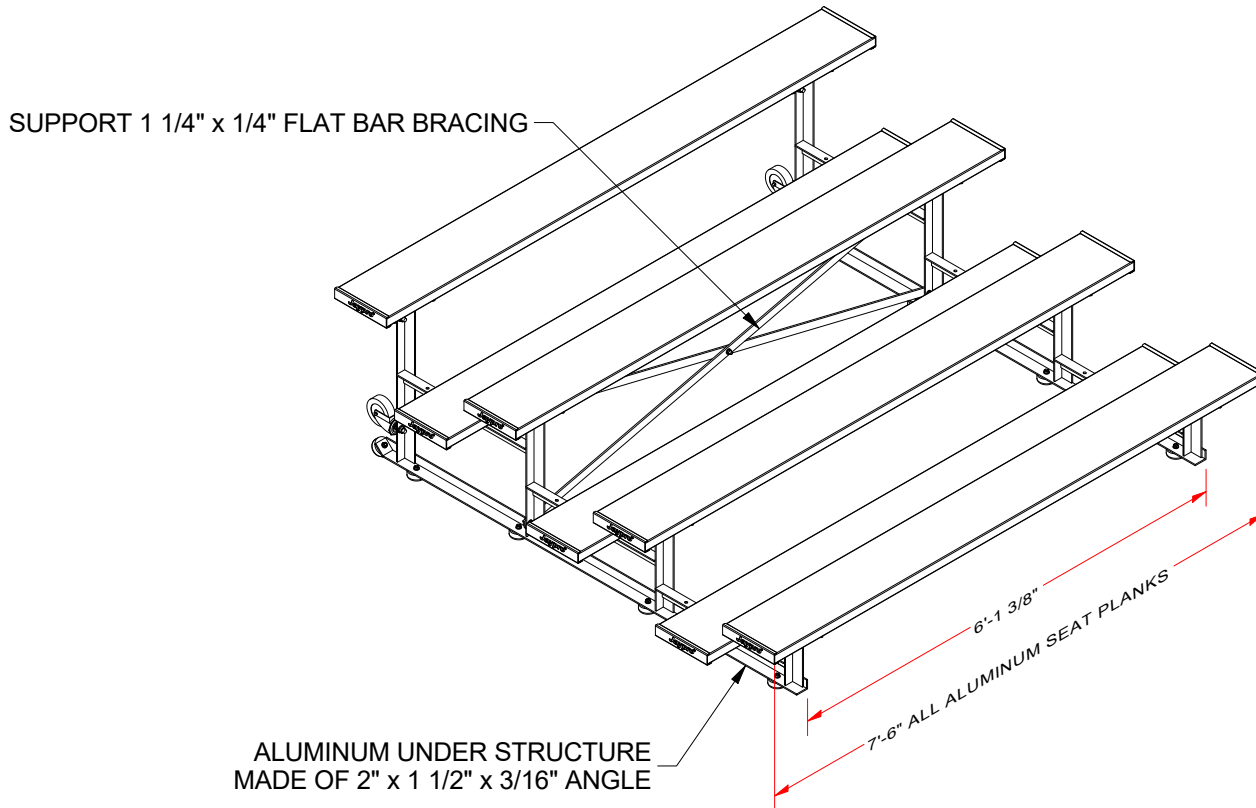

# BLCH-475TRG 7-1/2' TIP & ROLL BLEACHER

### FEATURES:

- > 7-1/2' SEAT PLANKS ARE 10" WIDE NON-SKID ALUMINUM
- > PLANKS ARE SUPPORTED BY A STRONG, ALUMINUM UNDERSTRUCTURE
- > EACH LEG SITS ON 4 STURDY RUBBER FEET
- > BLEACHER ROLLS ON (4) 4" DIA HEAVY DUTY CASTER WHEELS