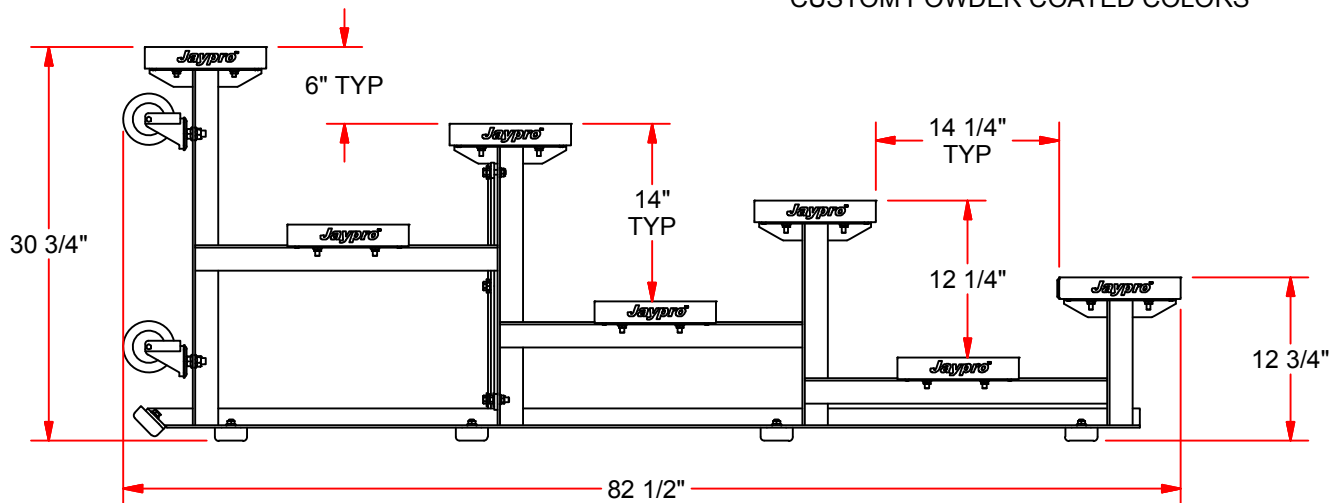

BLCH-4TRG

15' TIP & ROLL BLEACHER

FEATURES:

- * 15' SEAT PLANKS ARE 10" WIDE NON-SKID ALUMINUM
- * PLANKS ARE SUPPORTED BY A STRONG, ALUMINUM UNDERSTRUCTURE
- * EACH LEG SITS ON 4 STURDY RUBBER FEET
- * BLEACHER ROLLS ON (6) 4" DIA HEAVY DUTY CASTER WHEELS

OPTIONS:

- * CUSTOM POWDER COATED COLORS

REV.	DESCRIPTION	DATE	BY
-	INITIAL RELEASE	11/11	MT

BLCH-4TRG
15' TIP & ROLL BLEACHER

THIS PRINT IS THE PROPERTY OF JAYPRO SPORTS, LLC.
AND MAY NOT BE REPRODUCED WITHOUT WRITTEN PERMISSION