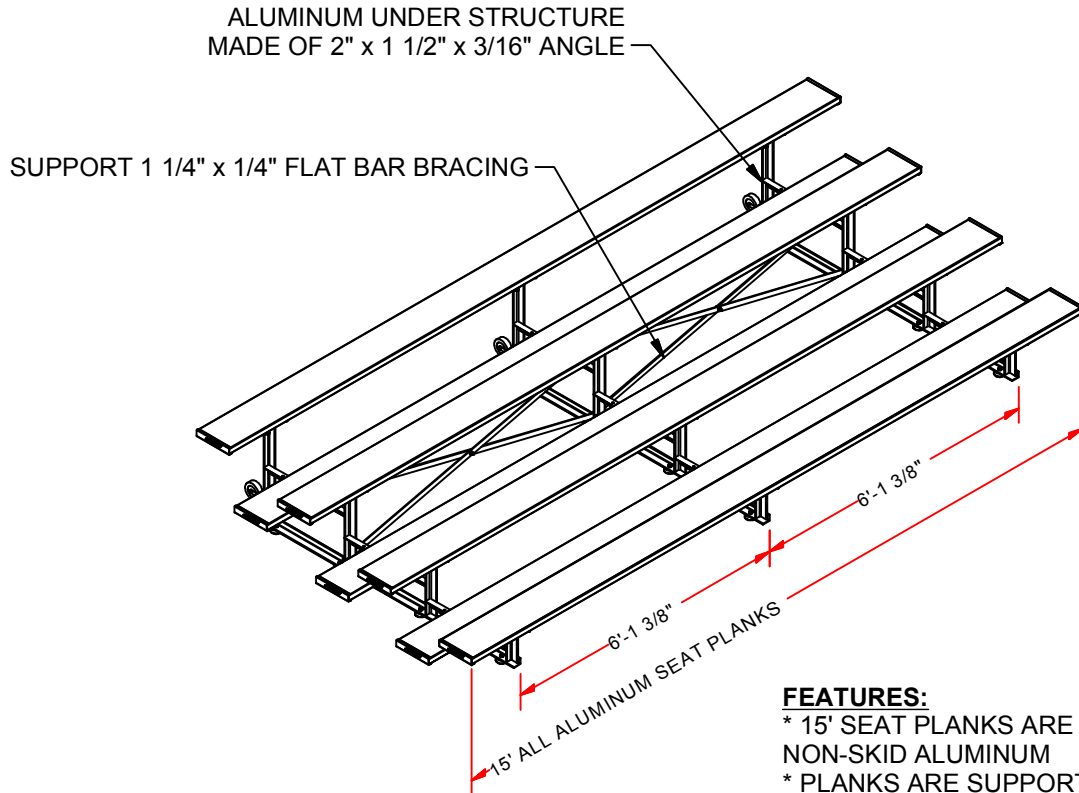

BLCH-4TRG

15' TIP & ROLL BLEACHER

FEATURES:

- * 15' SEAT PLANKS ARE 10" WIDE NON-SKID ALUMINUM
- * PLANKS ARE SUPPORTED BY A STRONG, ALUMINUM UNDERSTRUCTURE
- * EACH LEG SITS ON 4 STURDY RUBBER FEET
- * BLEACHER ROLLS ON (6) 4" DIA HEAVY DUTY CASTER WHEELS