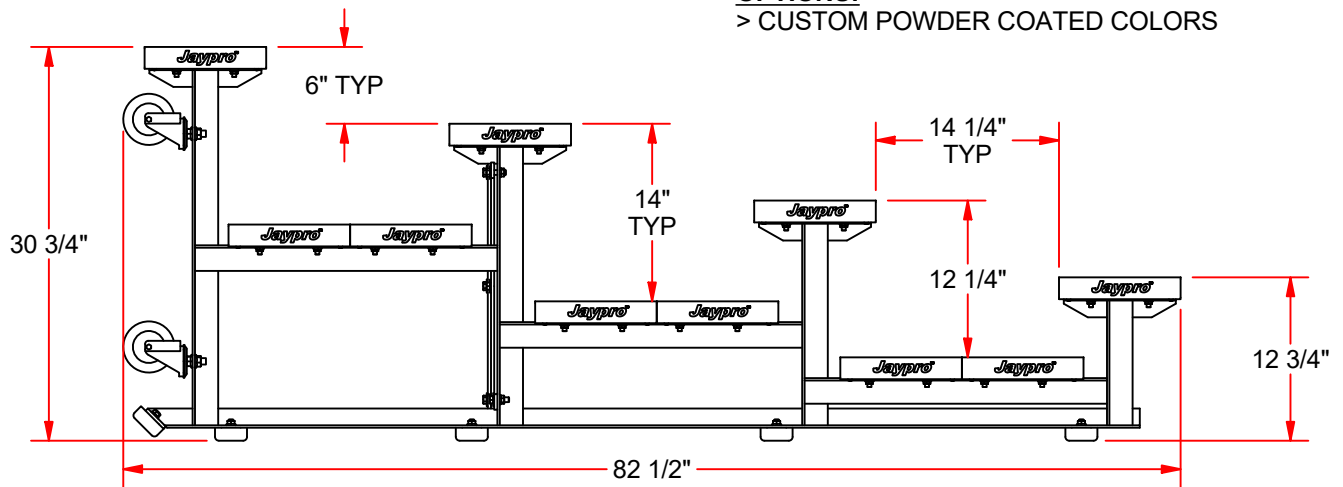

BLDP-427TRG 27' PREFERRED TIP & ROLL BLEACHER

FEATURES:

- > 10" WIDE NON-SKID ALUMINUM PLANKS
- > PLANKS ARE SUPPORTED BY A STRONG, ALUMINUM UNDERSTRUCTURE
- > ADDITION OF DOUBLE FOOT PLANKS
- > EACH LEG SITS ON 4 STURDY RUBBER FEET
- > BLEACHER ROLLS ON (6) 4" DIA HEAVY DUTY CASTER WHEELS

OPTIONS:

- > CUSTOM POWDER COATED COLORS

BLDP-427TRG

27' PREFERRED TIP & ROLL BLEACHER

© COPYRIGHT 2017 JAYPRO SPORTS, LLC. ALL RIGHTS RESERVED
THIS PRINT IS THE PROPERTY OF JAYPRO SPORTS, LLC. AND MAY
NOT BE REPRODUCED WITHOUT WRITTEN PERMISSION