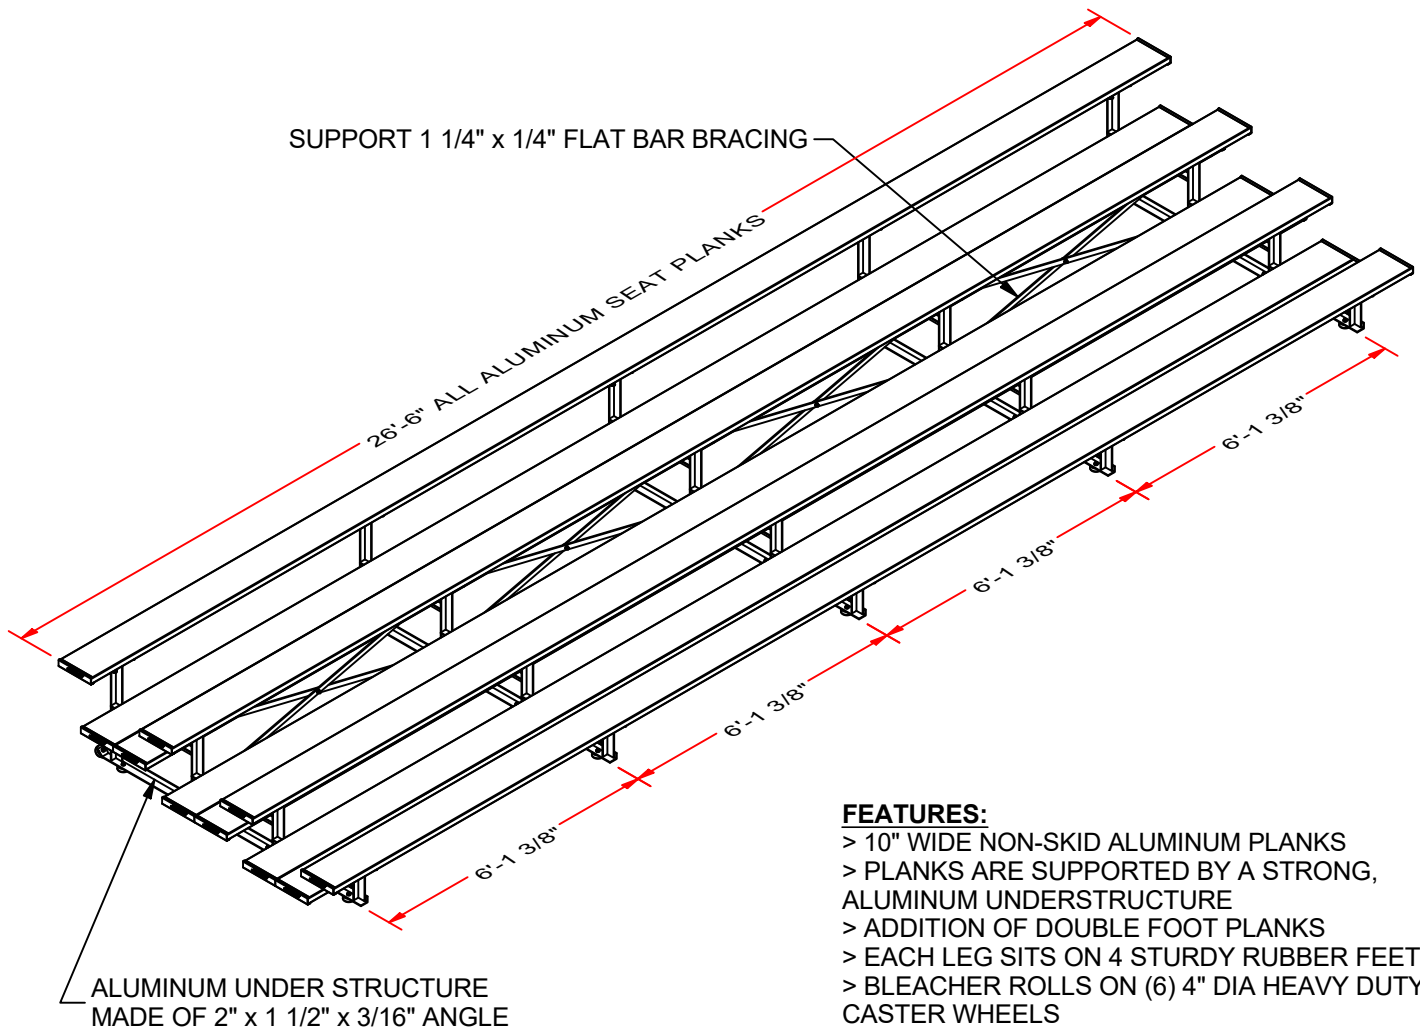

BLDP-427TRG 27' PREFERRED TIP & ROLL BLEACHER

FEATURES:

- > 10" WIDE NON-SKID ALUMINUM PLANKS
- > PLANKS ARE SUPPORTED BY A STRONG, ALUMINUM UNDERSTRUCTURE
- > ADDITION OF DOUBLE FOOT PLANKS
- > EACH LEG SITS ON 4 STURDY RUBBER FEET
- > BLEACHER ROLLS ON (6) 4" DIA HEAVY DUTY CASTER WHEELS