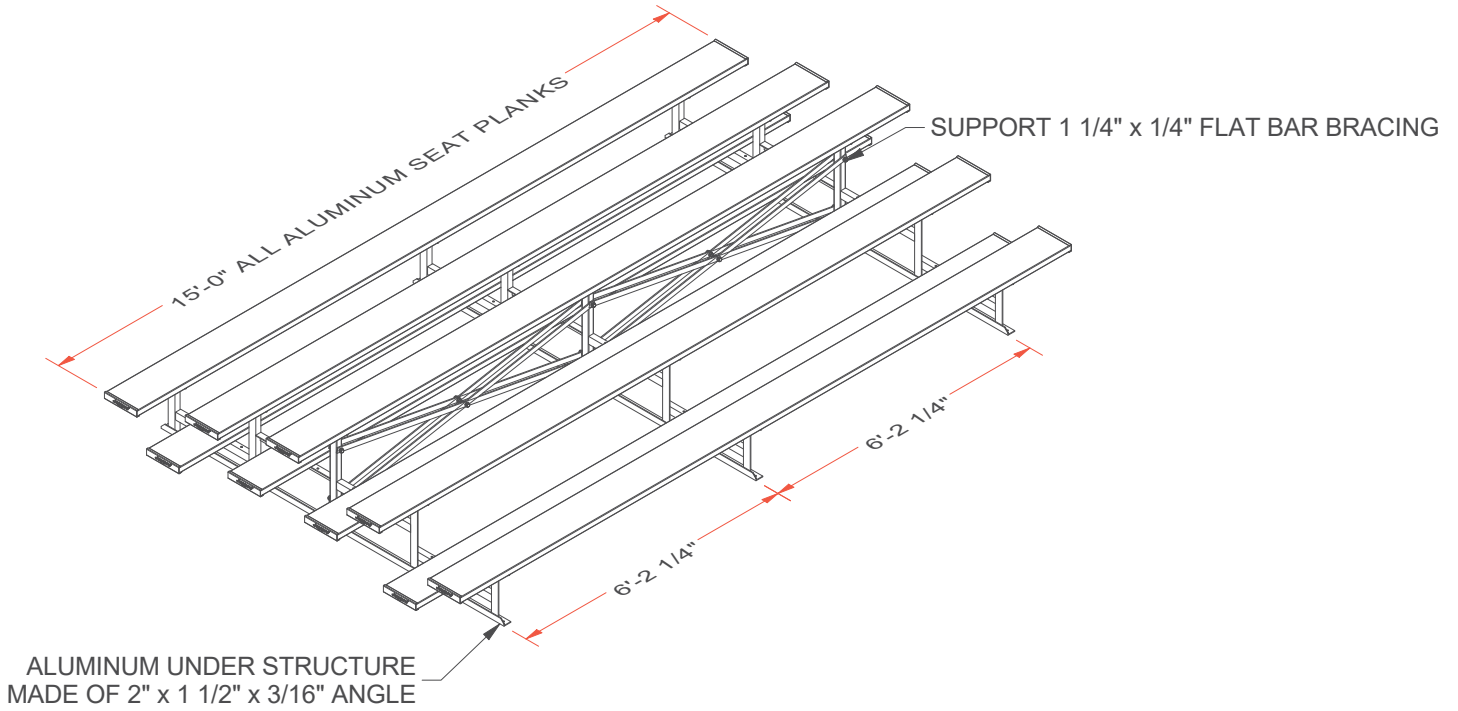

BTBB-3 15' STANDARD BACK TO BACK BLEACHER

FEATURES:

- * 15' SEAT PLANKS ARE 10" WIDE NON-SKID ALUMINUM
- * PLANKS ARE SUPPORTED BY A STRONG, ALUMINUM UNDERSTRUCTURE

OPTIONS:

- * CUSTOM POWDER COATED COLORS
- * OPITIONAL RUBBER FEET KIT FOR INDOOR USE (BLCHICK34)