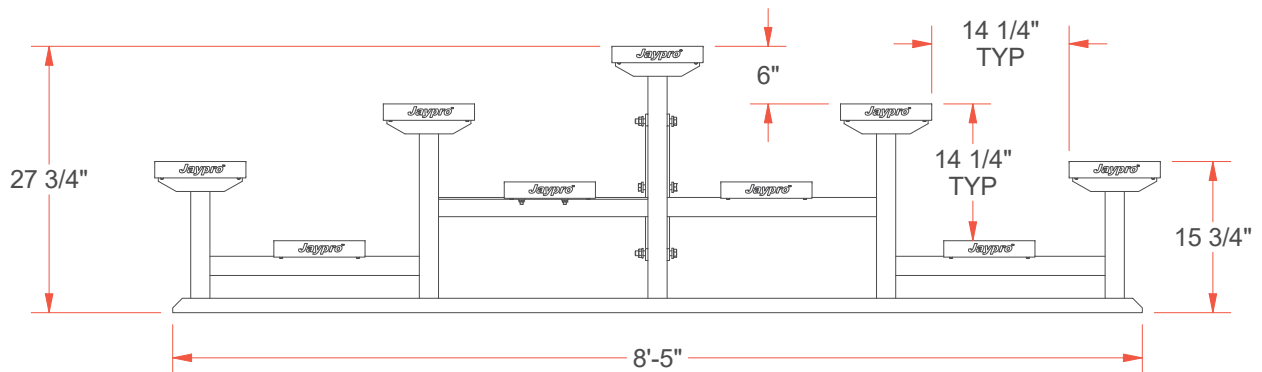

BTBB-3 15' STANDARD BACK TO BACK BLEACHER

FEATURES:

- * 15' SEAT PLANKS ARE 10" WIDE NON-SKID ALUMINUM
- * PLANKS ARE SUPPORTED BY A STRONG, ALUMINUM UNDERSTRUCTURE

OPTIONS:

- * CUSTOM POWDER COATED COLORS
- * OPITIONAL RUBBER FEET KIT FOR INDOOR USE (BLCHICK34)