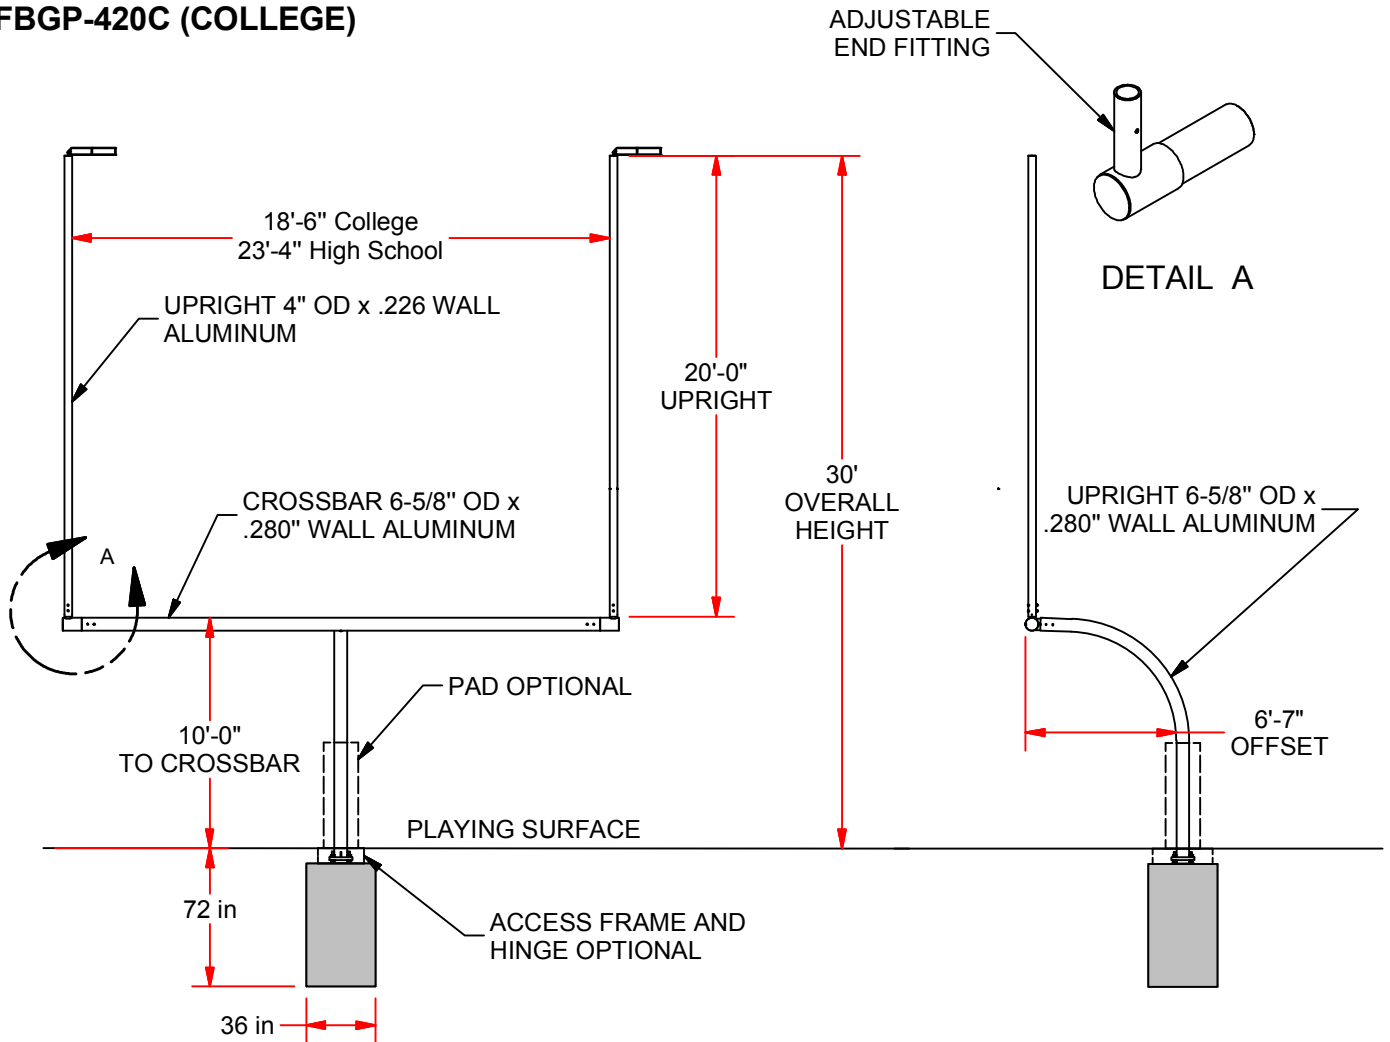

FBGP-420 / FBGP-420C

6 ft - 7 in Offset All Aluminum Football Goal Post with 20 ft Uprights
With Adjustable Leveling Plate

FBGP-420 (HIGH SCHOOL)
FBGP-420C (COLLEGE)

FEATURES:

- MEETS NFHS AND NCAA REGULATIONS
- ALLOWS FOR PRECISE LEVELING OF CROSSBAR AND PLUMBING OF UPRIGHTS
- STANDARD YELLOW POWDER COATED FINISH

OPTIONAL ACCESSORIES:

- NEON YELLOW (PNT-1NY)
- SAFETY PADDING (PPP-800)
- ACCESS FRAME (FBGPAF-1)
- HINGE KIT (FBHG-1)
- HINGE ACCESS FRAME (FBGPAF-2)
- SOCCER GOAL ANCHOR KIT (SFGA-6)

NOT TO BE USED FOR INSTALLATION

MAX-1 FBGP-420 & FBGP-420C SPECIFICATION SHEET

www.jaypro.com

INNOVATION, PERFORMANCE
AND COMMITMENT SINCE 1953

DRAWING NAME / PART NUMBER: FBGP-420 / FBGP-420C	
DRAWN BY: DRL	ISSUE DATE: 11/1/2013
CHKD BY: WVB	CHK DATE:
SHEET: 1 OF 1