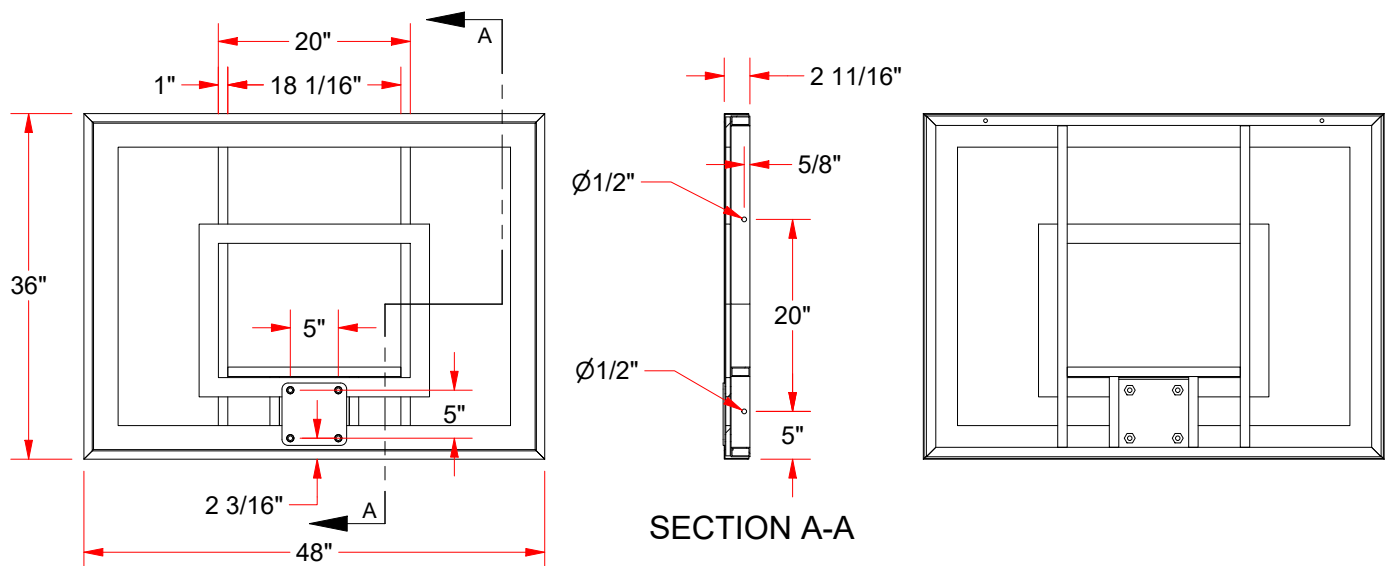

# LS-44AB RECTANGULAR ACRYLIC BACKBOARD

- FEATURES:
- > 36" x 48" RECTANGULAR ACRYLIC BACKBOARD.
  - > INCLUDES BORDER AND TARGET
  - > 5" x 5" GOAL MOUNTING PATTERN