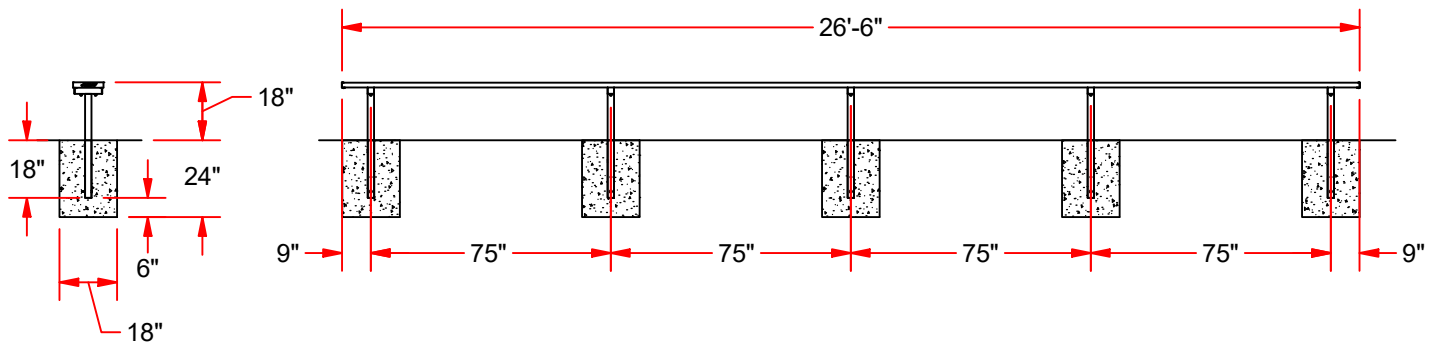

PB-95PI 27' PLAYERS BENCH WITH OUT BACK REST

FEATURES:

- 10" WIDE NON-SKID ALUMINUM PLANKS
- 2" x 2" HEAVY DUTY GALVANIZED STEEL LEGS FOR SUPERIOR RUST RESISTANCE
- PLANKS ARE SUPPORTED BY A STRONG, GALVANIZED STEEL UNDERSTRUCTURE

OPTIONS:

- CUSTOM POWDER COATED COLORS

PB-95PI

27' PLAYERS BENCH WITH OUT BACK REST

© COPYRIGHT 2017 JAYPRO SPORTS, LLC. ALL RIGHTS RESERVED
THIS PRINT IS THE PROPERTY OF JAYPRO SPORTS, LLC. AND MAY NOT BE REPRODUCED WITHOUT WRITTEN PERMISSION