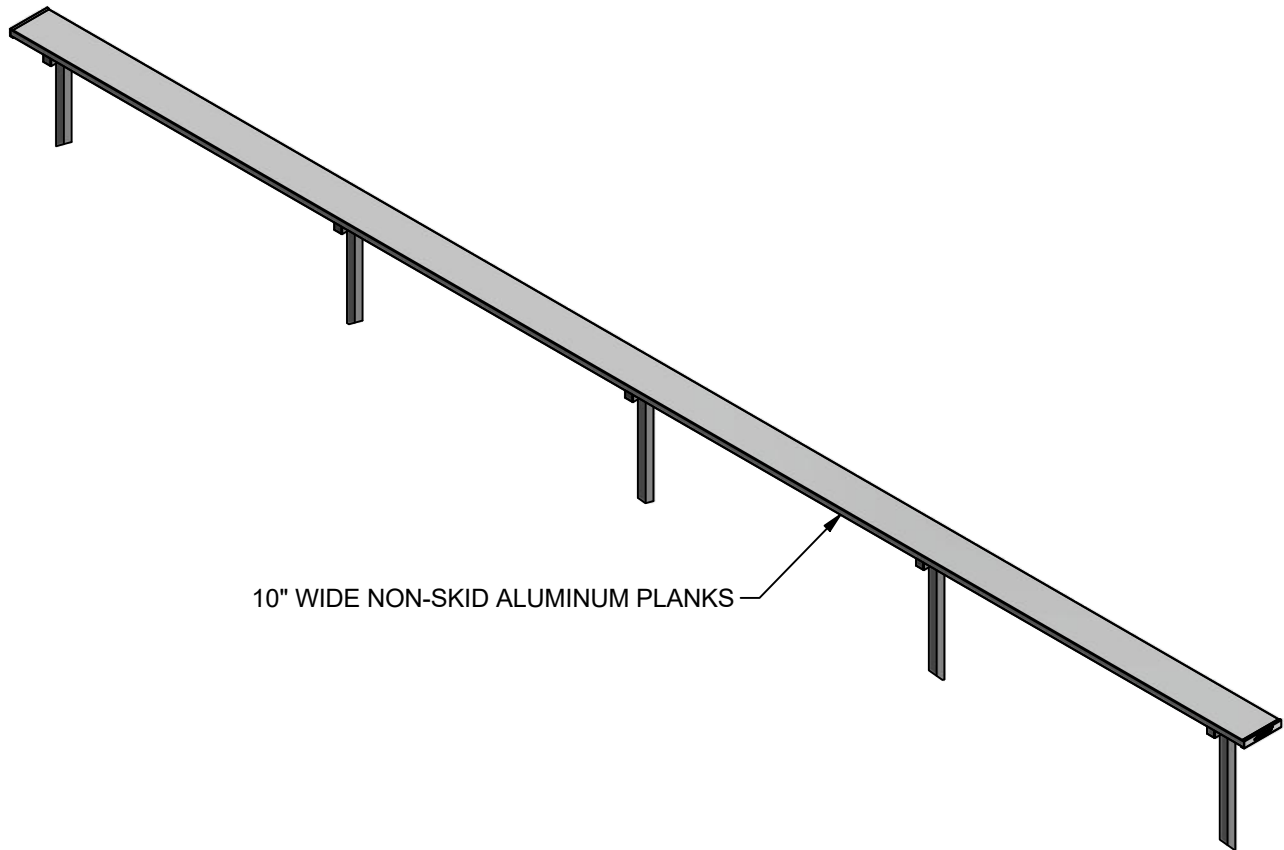

PB-95PI 27' PLAYERS BENCH WITH OUT BACK REST

FEATURES:

- 10" WIDE NON-SKID ALUMINUM PLANKS
- 2" x 2" HEAVY DUTY GALVANIZED STEEL LEGS FOR SUPERIOR RUST RESISTANCE
- PLANKS ARE SUPPORTED BY A STRONG, GALVANIZED STEEL UNDERSTRUCTURE

OPTIONS:

- CUSTOM POWDER COATED COLORS

PB-95PI

27' PLAYERS BENCH WITH OUT BACK REST

© COPYRIGHT 2017 JAYPRO SPORTS, LLC. ALL RIGHTS RESERVED
THIS PRINT IS THE PROPERTY OF JAYPRO SPORTS, LLC. AND MAY NOT BE REPRODUCED WITHOUT WRITTEN PERMISSION