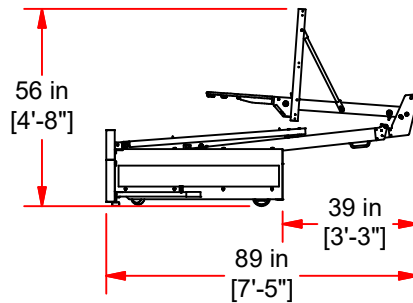

PBB-200

48" EXTENSION

FACE OF BANK TO PAD SETBACK:

- @10' ~ 48" @9' ~ 44"
- @8' ~ 40" @6'-6" ~ 33"

BACKSTOP SHOWN IN TRANSPORT / STORAGE POSITION

BACKSTOP SHOWN IN PLAYING POSITION

Specifications:

- *Ballast Weight (Customer Supplied): 350lbs
- *Backboard Size: 32" x 48" x 3/8"
- *Goal Type: Direct Mount Breakaway Goal
- *Optional Edge Pad: Black
- *Wheels: Precision Bearing Casters, Non-marking

Features:

- *No tools required for the fully collapsible unit to pass through a doorway without disassembly.
- *Easy one-person setup & height adjustment.
- *Hand crank height adjustment for smooth height settings from 6'-6" to 10' for alternate playing heights.
- *Rust resistant powder coated finish.