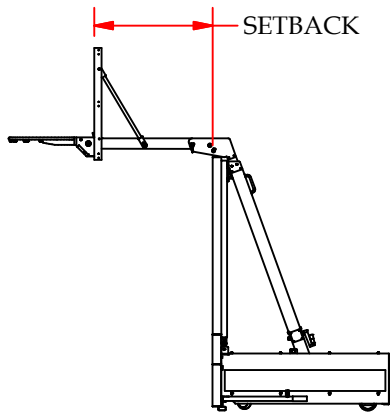

PBB-200

48" EXTENSION

FACE OF BANK TO PAD SETBACK:

- @10' ~ 48" @9' ~ 44"
- @8' ~ 40" @6'-6" ~ 33"

BACKSTOP SHOWN IN TRANSPORT / STORAGE POSITION

BACKSTOP SHOWN IN PLAYING POSITION

Specifications:

- *Ballast Weight (Customer Supplied): 350lbs
- *Backboard Size: 32" x 48" x 3/8"
- *Goal Type: Direct Mount Breakaway Goal
- *Optional Edge Pad: Black
- *Wheels: Precision Bearing Casters, Non-marking

Features:

- *No tools required for the fully collapsible unit to pass through a doorway without disassembly.
- *Easy one-person setup & height adjustment.
- *Hand crank height adjustment for smooth height settings from 6'-6" to 10' for alternate playing heights.
- *Rust resistant powder coated finish.