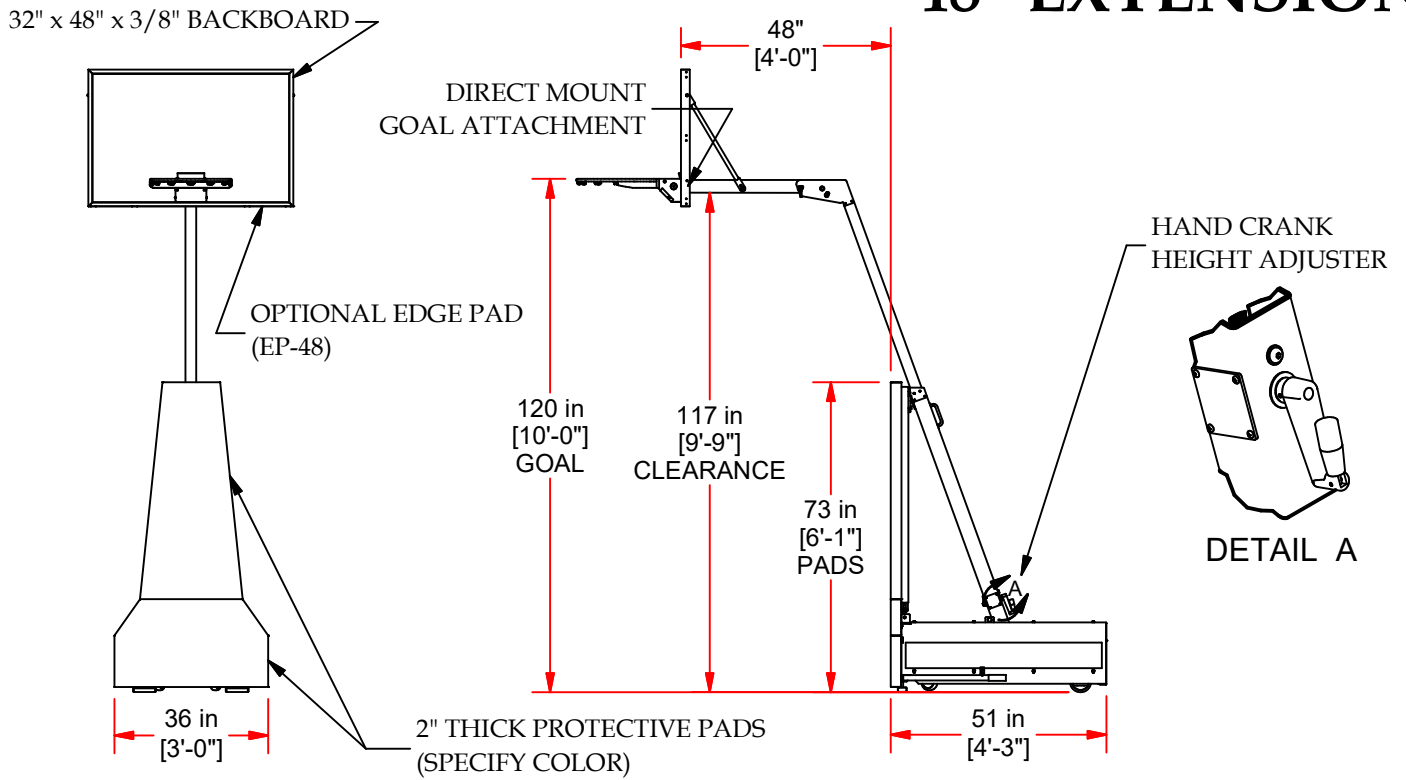

PBB-200

48" EXTENSION

FACE OF BANK TO PAD SETBACK:

- @10' ~ 48" @9' ~ 44"
- @8' ~ 40" @6'-6" ~ 33"

BACKSTOP SHOWN IN TRANSPORT / STORAGE POSITION

BACKSTOP SHOWN IN PLAYING POSITION

Specifications:

- *Ballast Weight (Customer Supplied): 350lbs
- *Backboard Size: 32" x 48" x 3/8"
- *Goal Type: Direct Mount Breakaway Goal
- *Optional Edge Pad: Black
- *Wheels: Precision Bearing Casters, Non-marking

Features:

- *No tools required for the fully collapsible unit to pass through a doorway without disassembly.
- *Easy one-person setup & height adjustment.
- *Hand crank height adjustment for smooth height settings from 6'-6" to 10' for alternate playing heights.
- *Rust resistant powder coated finish.

Pad Colors: (Please Specify)

- O Scarlet Red O Royal Blue
- O Black O Kelly Green

PBB-200

PORTABLE BACKSTOP WITH 48" EXTENSION

© COPYRIGHT 2022 JAYPRO SPORTS, LLC. ALL RIGHTS RESERVED THIS PRINT IS THE PROPERTY OF JAYPRO SPORTS, LLC. AND MAY NOT BE REPRODUCED WITHOUT WRITTEN PERMISSION