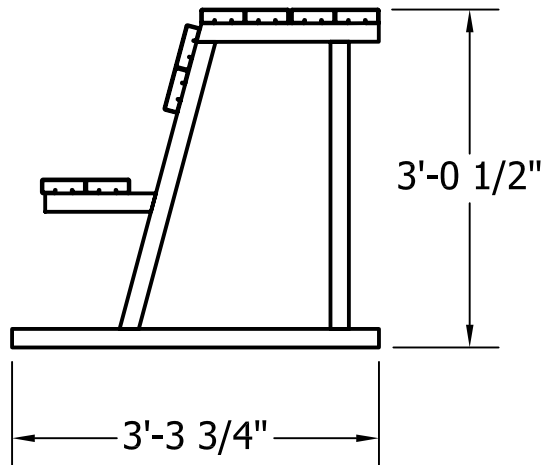

# PBS-20/PBS-10

Player bench w/shelf  
15' and 21'

**PBS-20** 15'

**PBS-10** 21'

**PBS-20PC** 15'  
Powder Coated

**PBS-10PC** 21'  
Powder Coated

10" wide non-skid aluminum planks and 2"x2" heavy duty galvanized steel legs for superior rust resistance. 19" wide shelf can be used for helmets, gloves, water and other misc. items. Same high quality as our full line of player benches.

REV.	DESCRIPTION	DATE	BY

**PBS-20/PBS-10**  
Player bench w/shelf  
15' and 21'

COPYRIGHT 2003  
JAYPRO SPORTS, LLC.  
ALL RIGHTS RESERVED

THIS PRINT IS THE PROPERTY OF JAYPRO SPORTS, LLC.  
AND MAY NOT BE REPRODUCED WITHOUT WRITTEN PERMISSION