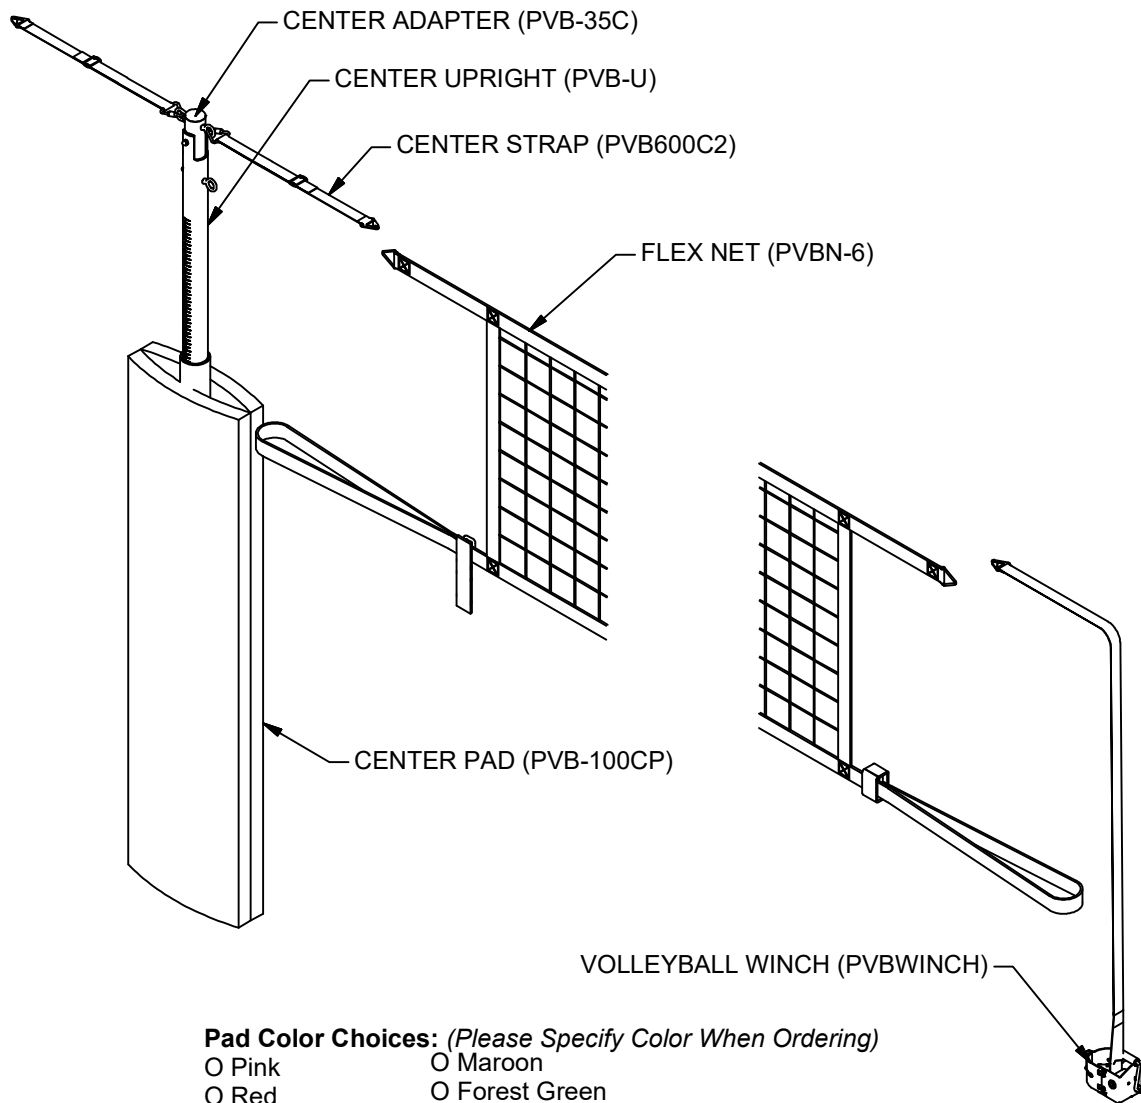

PVBC-450 POWERLITE CENTER PACKAGE

Pad Color Choices: *(Please Specify Color When Ordering)*

- | | |
|----------------------------------|------------------------------------|
| <input type="radio"/> Pink | <input type="radio"/> Maroon |
| <input type="radio"/> Red | <input type="radio"/> Forest Green |
| <input type="radio"/> Navy Blue | <input type="radio"/> Kelly Green |
| <input type="radio"/> Yellow | <input type="radio"/> Royal Blue |
| <input type="radio"/> Light Blue | <input type="radio"/> Tan |
| <input type="radio"/> Gray | <input type="radio"/> Purple |
| <input type="radio"/> Black | <input type="radio"/> Orange |

FEATURES:

- > CENTER PACKAGE TO GO WITH THE PVB-4500 (3" UPRIGHT SYSTEM).
- > SYSTEM INCLUDES: 1 UPRIGHT w/ CENTER ADAPTER, 1 WINCH, 1 PAD, 1 FLEX NET & 2 CENTER STRAPS.
- > CENTER UPRIGHT: 3 1/2" O.D. ALUMINUM UPRIGHT. INCLUDES WORM DRIVE WINCH TO PREVENT ACCIDENTAL BACK DRIVE.
- > PATENTED FLEX NET: 39' x 32' L, ELIMINATES ALL CUMBERSOME CABLE AND REPLACES THEM WITH HEAVY DUTY WOVEN NYLON TOP AND BOTTOM BANDS. THE HEADBAND ATTACHES DIRECTLY TO THE WINCH LEADER STRAP TO PROVIDE SUPERB NET TENSION. DESIGNED FOR SYSTEMS SET AT A MAXIMUM OF 36'-8" ON CENTER AND MINIMUM OF 35' ON CENTER (NORMAL SPACING IS 35'-10")
- > SPECIFY PAD COLOR WHEN PLACING ORDER.
- > 10 YEAR LIMITED WARRANTY ON UPRIGHT.