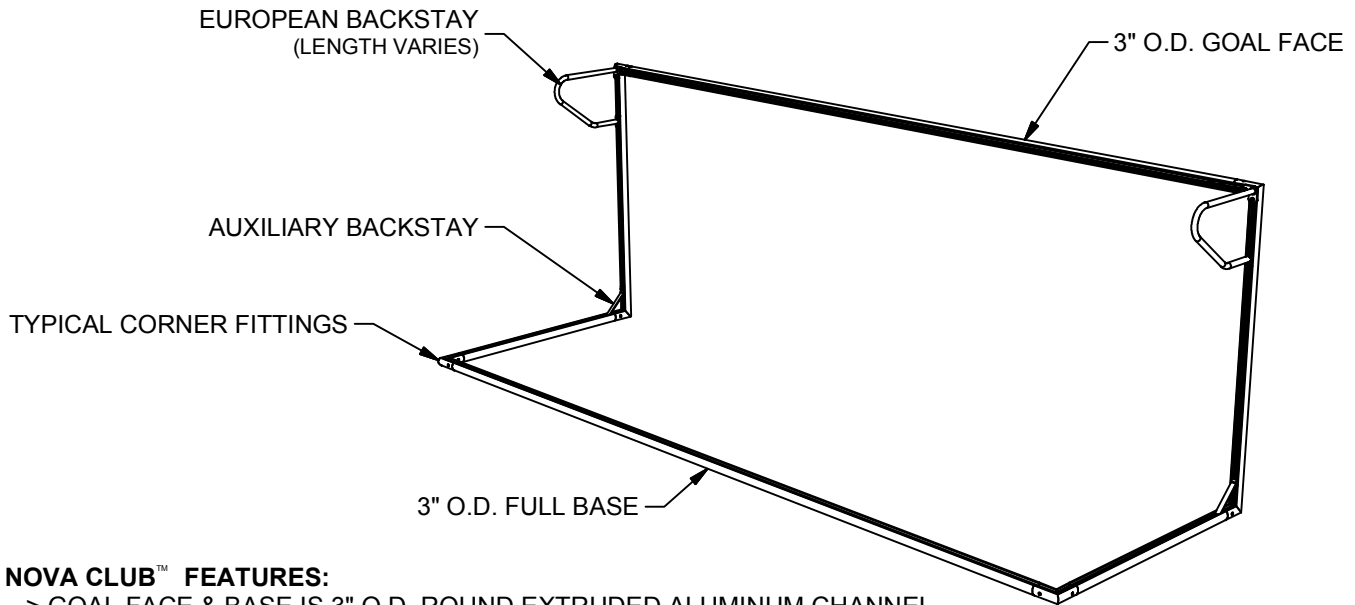

CLUB GOALS NOVA CLUB™ ROUND

NOVA CLUB™ FEATURES:

- > GOAL FACE & BASE IS 3" O.D. ROUND EXTRUDED ALUMINUM CHANNEL
- > EUROPEAN BACKSTAY PLUS AUXILIARY BACKSTAY
- > BACKSTAYS 1/4" (.25") HEAVY GAGUE STEEL SHEET METAL
- > FULL GROUND BASE FRAME FOR COMPLETE NET ATTACHMENT
- > EASY TRACK™ NET ATTACHMENT SYSTEM WITH EXCLUSIVE FLUSH NET CLIPS
- > ENTIRE GOAL IS POWDER COATED WHITE
- > ALL STAINLESS HARDWARE
- > COMES WITH 4" SQ. MESH WHITE NET AND NET CLIPS
- > MEETS ALL SAFETY REQUIREMENTS OF ASTM F2056 AND ASTM F2673.
- > OPTIONAL WHEEL KIT (NSGWK)
- > OPTIONAL ANCHORS:
 - IN-GROUND ANCHOR (SGA-60)
 - SAND BAGS (SWB-451W / SWB-451)
 - WEIGHT ANCHOR (SGA-40)

CHANNEL w/ NET CLIP

Soccer Goal Safety Program from Jaypro Sports

Goal is recommend base on the age and ability of the players.

NOVA CLUB™ ROUND	
GOAL SIZE	POWDER COATED ROUND GOALS
8'H x 24'W x 4'B x 9'D	RCG-24SX
7'H x 21'W x 3'B x 8'D	RCG-21SX
6'-6"H x 18'6"W x 2'B x 6'D	RCG-18SX
6'-6"H x 12'W x 2'B x 6'D	RCG-12SX
4'-6"H x 9'W x 2'B x 5'D	RCG-9SX
4"H x 6'W x 2'B x 5'D	RCG-6SX