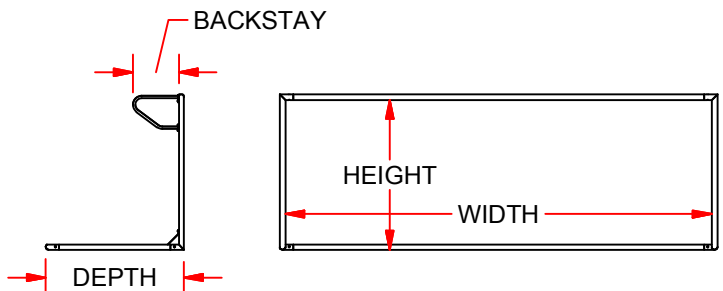

CLUB GOALS NOVA CLUB™ ROUND

NOVA CLUB™ FEATURES:

- > GOAL FACE & BASE IS 3" O.D. ROUND EXTRUDED ALUMINUM CHANNEL
- > EUROPEAN BACKSTAY PLUS AUXILIARY BACKSTAY
- > BACKSTAYS 1/4" (.25") HEAVY GAGUE STEEL SHEET METAL
- > FULL GROUND BASE FRAME FOR COMPLETE NET ATTACHMENT
- > EASY TRACK™ NET ATTACHMENT SYSTEM WITH EXCLUSIVE FLUSH NET CLIPS
- > ENTIRE GOAL IS POWDER COATED WHITE
- > ALL STAINLESS HARDWARE
- > COMES WITH 4" SQ. MESH WHITE NET AND NET CLIPS
- > MEETS ALL SAFETY REQUIREMENTS OF ASTM F2056 AND ASTM F2673.
- > OPTIONAL WHEEL KIT (NSGWK)
- > OPTIONAL ANCHORS:
 - IN-GROUND ANCHOR (SGA-60)
 - SAND BAGS (SWB-451W / SWB-451)
 - WEIGHT ANCHOR (SGA-40)

CHANNEL w/ NET CLIP

Soccer Goal Safety Program from Jaypro Sports

Goal is recommend base on the age and ability of the players.

NOVA CLUB™ ROUND	
GOAL SIZE	POWDER COATED ROUND GOALS
8'H x 24'W x 4'B x 9'D	RCG-24SX
7'H x 21'W x 3'B x 8'D	RCG-21SX
6'-6"H x 18'6"W x 2'B x 6'D	RCG-18SX
6'-6"H x 12'W x 2'B x 6'D	RCG-12SX
4'-6"H x 9'W x 2'B x 5'D	RCG-9SX
4"H x 6'W x 2'B x 5'D	RCG-6SX

AGE GROUP	RECOMMENDED GOAL SIZE	MAXIMUM BALL SIZE	MINIMUM PLAYERS/TEAM
U-13	8' x 24'	5	11 vs 11
U-12	Up to 6½' x 18½'	4	9 vs 9
U-11	Up to 6½' x 18½'	4	9 vs 9
U-10	Up to 6½' x 18½'	4	7 vs 7
U-9	Up to 6½' x 18½'	4	7 vs 7
U-8	Up to 4' x 6'	3	4 vs 4
U-6 / U-7	Up to 4' x 6'	3	4 vs 4