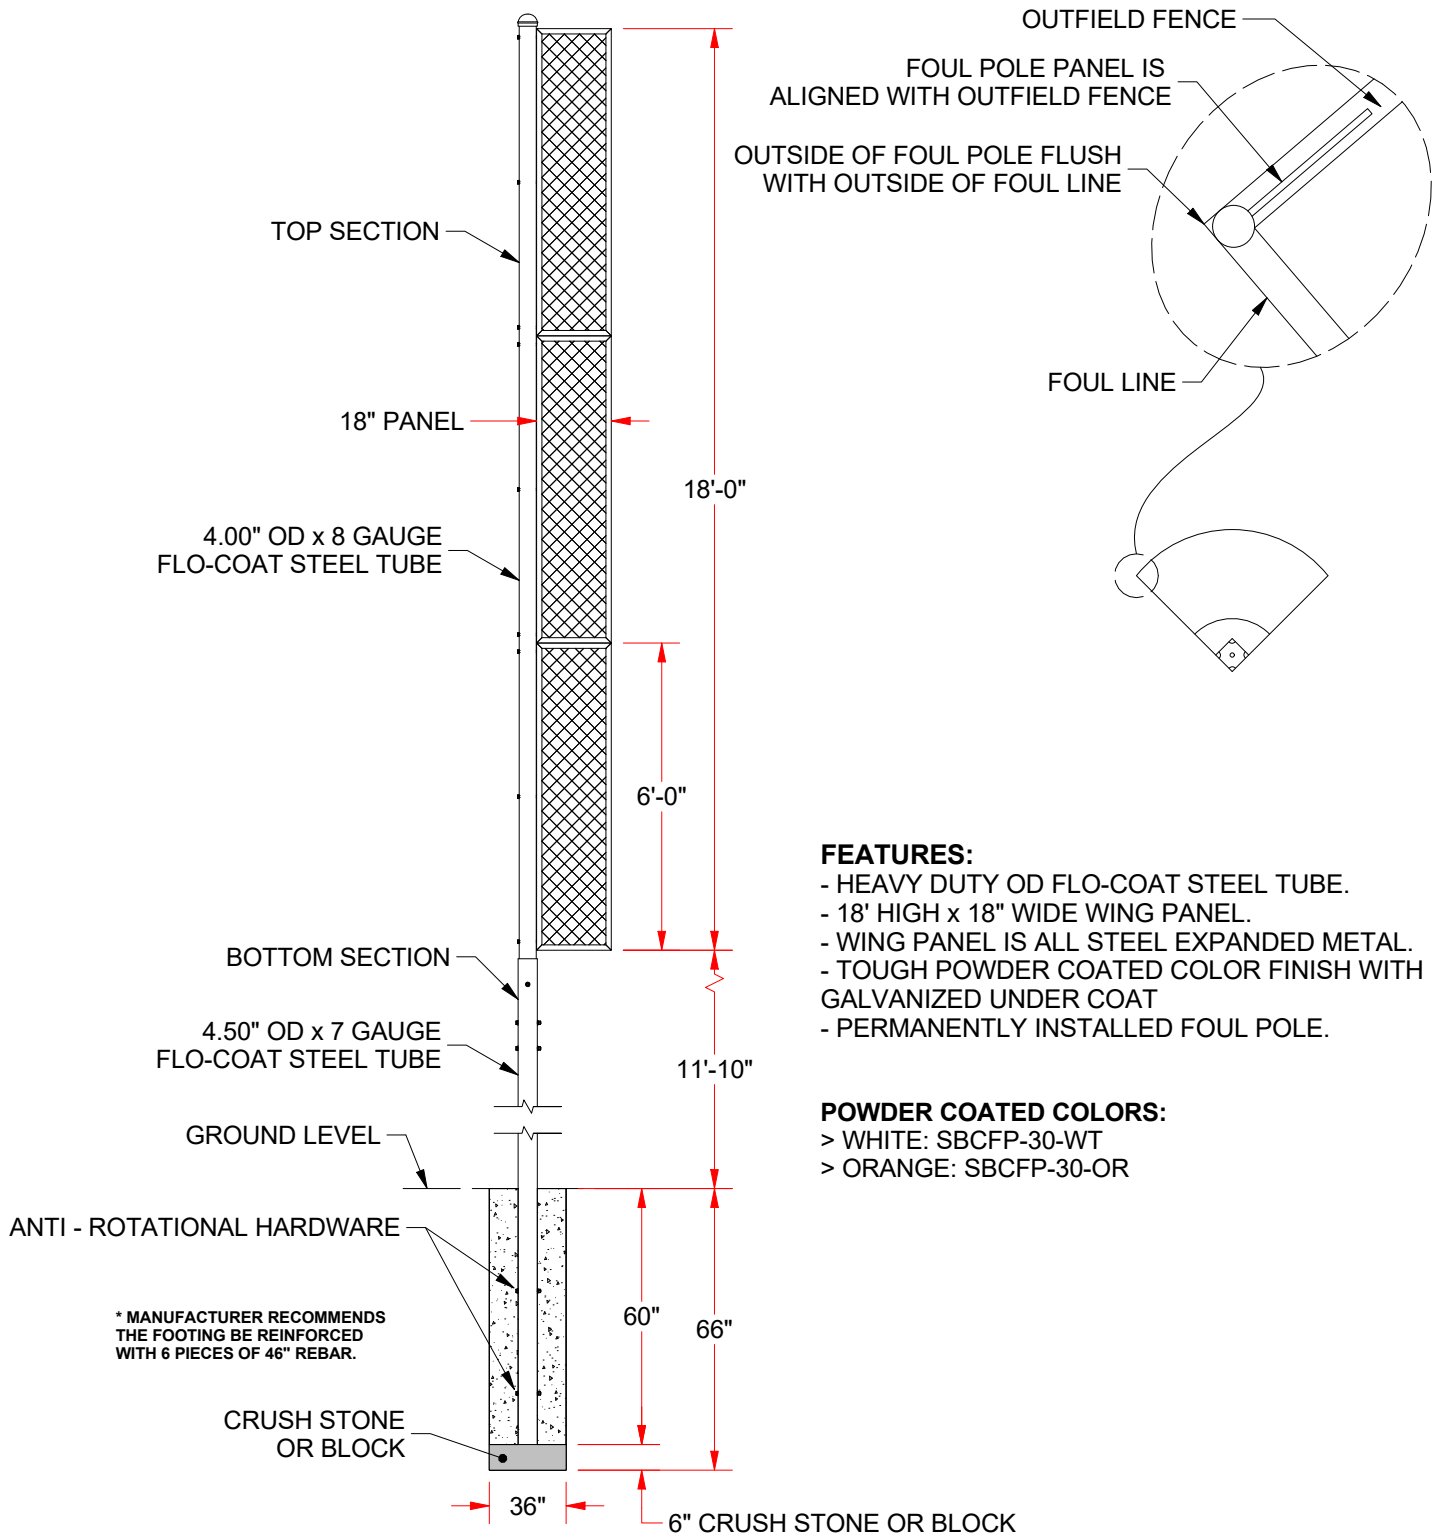

# 30' Collegiate Softball Foul Pole

## SBCFP-30

30' Collegiate Softball Foul Pole

© COPYRIGHT 2017 JAYPRO SPORTS, LLC. ALL RIGHTS RESERVED  
THIS PRINT IS THE PROPERTY OF JAYPRO SPORTS, LLC. AND MAY NOT BE REPRODUCED WITHOUT WRITTEN PERMISSION