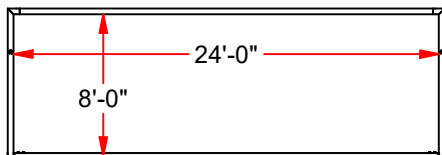

OPTIONAL SOCCER / FOOTBALL ANCHOR KIT