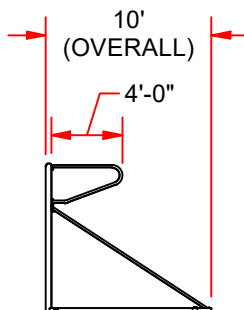

OPTIONAL SOCCER / FOOTBALL ANCHOR KIT