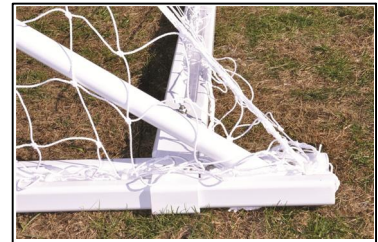

SGP-600AX NOVA PREMIERE™ ADJUSTABLE

NOVA PREMIERE ADJUSTABLE FEATURES:

- OFFICIAL SIZE: 8' HIGH x 24' WIDE
- GOAL FACE IS 4" O.D. ROUND W/ 2" x 4" BASE
- ALL ALUMINUM EXTRUDED GOAL
- ENTIRE GOAL POWDER COATED WHITE
- ALL STAINLESS STEEL HARDWARE
- EUROPEAN BACKSTAY PLUS AUXILIARY BACKSTAY
- BACKSTAYS 1.7" ROUND HEAVY WALLED ALUMINUM TUBE
- EASY TRACK NET ATTACHMENT SYSTEM, WITH EXCLUSIVE FLUSH NET CLIPS
- OFFICIAL WHITE HEX SOCCER NETS INCLUDED
- SET OF 4 J-HOOK STAKE GROUND ANCHORS INCLUDED
- ADJUSTABLE REAR CROSSBAR TO MATCH FOOTBALL GOAL POST OFFSET
- MEETS ALL SAFETY REQUIREMENTS OF ASTM F2056 AND ASTM F2673.
- OPTIONAL SOCCER / FOOTBALL ANCHOR KITS
 - * SFGA-6, 6-5/8" O.D. GOOSENECK
 - * SFGA-5, 5-9/16" O.D. GOOSENECK
 - * SFGA-4, 4-1/2" O.D. GOOSENECK
- OPTIONAL WHEEL KIT (NSGWK)
- OPTIONAL ANCHORS:
 - IN-GROUND ANCHOR WELDMENTS (SGA-60)
 - SAND BAG (SWB-451W / SWB-451)
 - WEIGHT ANCHOR (SGA-51)

OPTIONAL WHEEL KIT

ADJUSTABLE REAR CROSSBAR

OPTIONAL SOCCER / FOOTBALL ANCHOR KIT

SGP-600AX

NOVA PREMIERE™ ADJUSTABLE

© COPYRIGHT 2021 JAYPRO SPORTS, LLC. ALL RIGHTS RESERVED THIS PRINT IS THE PROPERTY OF JAYPRO SPORTS, LLC. AND MAY NOT BE REPRODUCED WITHOUT WRITTEN PERMISSION