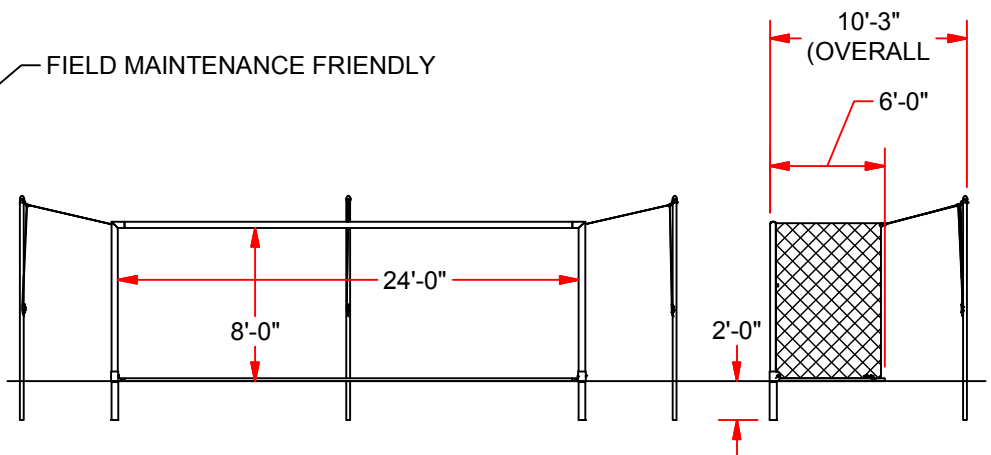

2" x 4" FULL GROUND BASE

FIELD MAINTENANCE FRIENDLY

SGP-660
NOVA WORLD™ FOLD-UP