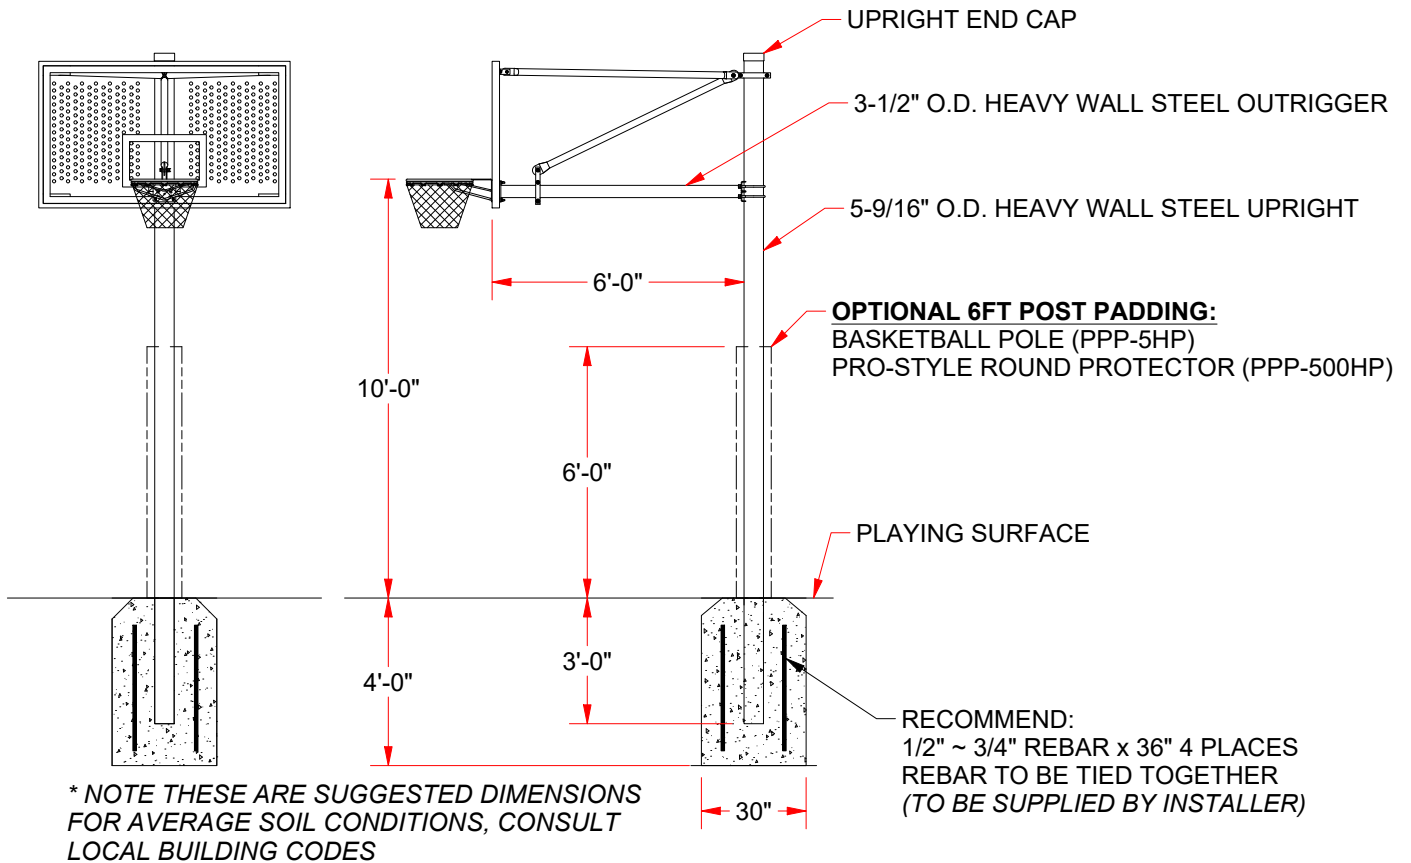

SPA-S-6 OUTDOOR Ø5-9/16" STRAIGHT POLE ADJUSTABLE UNITS

Item Number: SPA6 - _____ - _____

- Choose Board First and Then Goal.
- Example: SPA6-FABT-SG

Available Board Selection: (Please Specify)

- 36" x 54" Fan Aluminum Backboard (FABT)
- 42" x 72" Rectangular Steel Backboard (RS)
- 42" x 72" Perforated Steel Backboard (PERF)
- 42" x 72" Perforated Aluminum Backboard (ALP)
- 42" x 72" Rectangular Acrylic Backboard (AC)
- 42" x 72" Perforated Polycarbonate TB Backboard (TB)

Available Goal Selection: (Please Specify)

- Double Rim Goal w/ Nylon Net (DR)
- Flex Rim Goal w/ Nylon Net (FR)
- Super Goal w/ Nylon Net (SG)
- Ultimate Playground Goal w/ Nylon Net (UG)
- Ultimate Playground Breakaway Goal w/ Nylon Net (UB)

Features:

- 6FT Offset For Added Safety
- Ease of Installation
- Ensure Exact Playing Height
- Finish: Galvanized Pipes

PROJECT: _____

ARCHITECT: _____

CONTRACTOR: _____

SUPPLIER: _____

DATE: _____ REVISED: _____