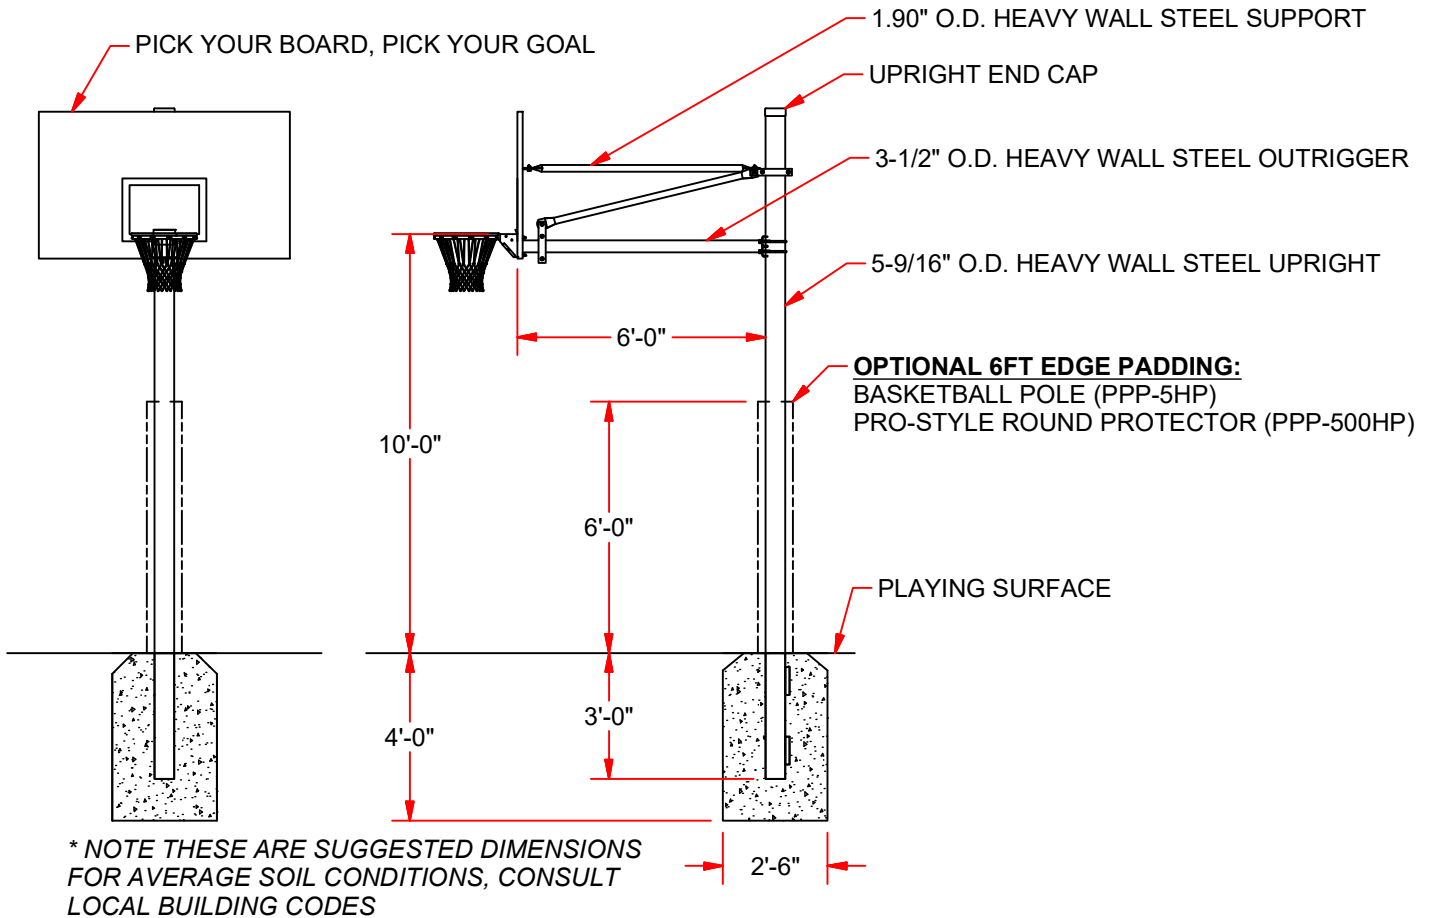

# SPA-S-6 OUTDOOR Ø5-9/16" STRAIGHT POLE ADJUSTABLE UNITS

### Item Number: SPA6 - \_\_\_\_\_ - \_\_\_\_\_

- Choose Board First and Then Goal.
- Example: SPA6-FABT-SG

### Available Board Selection: (Please Specify)

- 36" x 54" Fan Aluminum Backboard (FABT)
- 42" x 72" Rectangular Steel Backboard (RS)
- 42" x 72" Perforated Steel Backboard (PERF)
- 42" x 72" Perforated Aluminum Backboard (ALP)
- 42" x 72" Rectangular Acrylic Backboard (AC)

### Features:

- 6FT Offset For Added Safety
- Ease of Installation
- Ensure Exact Playing Height
- Finish: Galvanized Pipes

PROJECT: \_\_\_\_\_

ARCHITECT: \_\_\_\_\_

CONTRACTOR: \_\_\_\_\_

SUPPLIER: \_\_\_\_\_