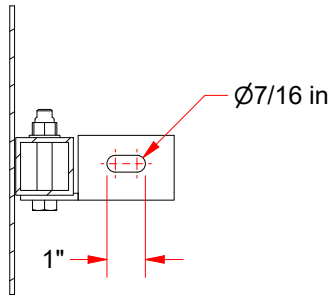

SR-PERF 42" x 72" RECTANGULAR PERFORATED STEEL BOARD

SECTION A-A

SECTION B-B

BACK VIEW SR-PERF

FRONT VIEW SR-PERF

FEATURES:

- > 5" x 5" GOAL MOUNTING PATTERN
- > REAR SUPPORT FRAME COMES w/ UPPER BOARD MOUNTS AS SHOWN
- > 11 GAUGE STEEL FACE w/ 1/4" DIA PERFORATIONS
- > GOAL AND NET SOLD SEPARATELY
- > POWDERED COAT WHITE w/ ORANGE BORDER & TARGET

SR-PERF

42" x 72" RECTANGULAR PERFORATED STEEL BOARD

© COPYRIGHT 2017 JAYPRO SPORTS, LLC. ALL RIGHTS RESERVED
THIS PRINT IS THE PROPERTY OF JAYPRO SPORTS, LLC. AND MAY NOT BE REPRODUCED WITHOUT WRITTEN PERMISSION