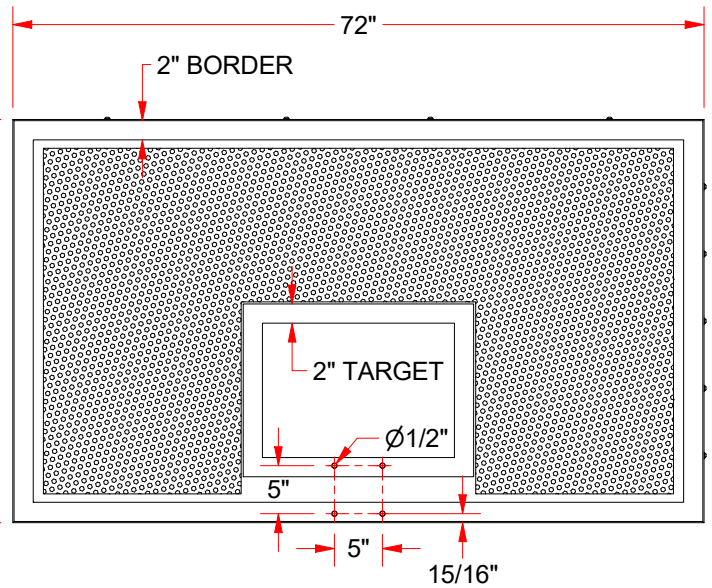

SR-PERF 42" x 72" RECTANGULAR PERFORATED STEEL BOARD

SECTION A-A

SECTION B-B

BACK VIEW SR-PERF

FRONT VIEW SR-PERF

FEATURES:

- > 5" x 5" GOAL MOUNTING PATTERN
- > REAR SUPPORT FRAME COMES w/ UPPER BOARD MOUNTS AS SHOWN
- > 11 GAUGE STEEL FACE w/ 1/4" DIA PERFORATIONS
- > GOAL AND NET SOLD SEPARATELY
- > POWDERED COAT WHITE w/ ORANGE BORDER & TARGET

SR-PERF

42" x 72" RECTANGULAR PERFORATED STEEL BOARD

© COPYRIGHT 2017 JAYPRO SPORTS, LLC. ALL RIGHTS RESERVED
THIS PRINT IS THE PROPERTY OF JAYPRO SPORTS, LLC. AND MAY NOT BE REPRODUCED WITHOUT WRITTEN PERMISSION