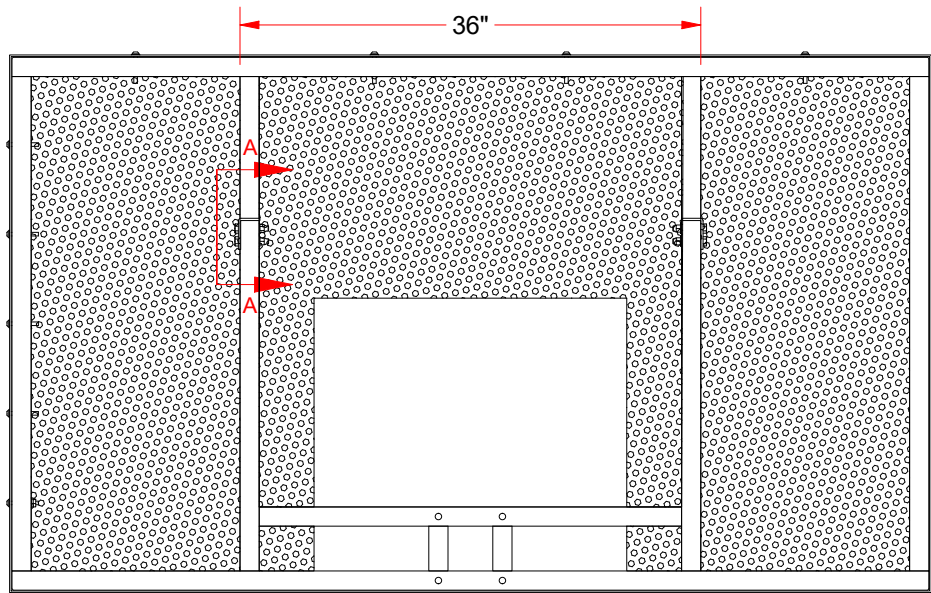

SR-PERF 42" x 72" RECTANGULAR PERFORATED STEEL BOARD

SECTION A-A

SECTION B-B

BACK VIEW SR-PERF

FRONT VIEW SR-PERF

FEATURES:

- > 5" x 5" GOAL MOUNTING PATTERN
- > REAR SUPPORT FRAME COMES w/ UPPER BOARD MOUNTS AS SHOWN
- > 11 GAUGE STEEL FACE w/ 1/4" DIA PERFORATIONS
- > GOAL AND NET SOLD SEPARATELY
- > POWDERED COAT WHITE w/ ORANGE BORDER & TARGET

SR-PERF

42" x 72" RECTANGULAR PERFORATED STEEL BOARD

© COPYRIGHT 2017 JAYPRO SPORTS, LLC. ALL RIGHTS RESERVED
THIS PRINT IS THE PROPERTY OF JAYPRO SPORTS, LLC. AND MAY NOT BE REPRODUCED WITHOUT WRITTEN PERMISSION