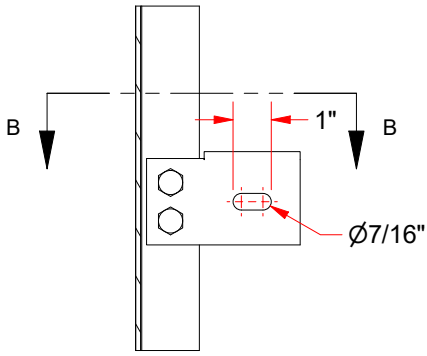

SR-PERF 42" x 72" RECTANGULAR PERFORATED STEEL BOARD

SECTION A-A

SECTION B-B

BACK VIEW SR-PERF

FRONT VIEW SR-PERF

FEATURES:

- > 5" x 5" GOAL MOUNTING PATTERN
- > REAR SUPPORT FRAME COMES w/ UPPER BOARD MOUNTS AS SHOWN
- > 11 GAUGE STEEL FACE w/ 1/4" DIA PERFORATIONS
- > GOAL AND NET SOLD SEPARATELY
- > POWDERED COAT WHITE w/ ORANGE BORDER & TARGET

SR-PERF

42" x 72" RECTANGULAR PERFORATED STEEL BOARD

© COPYRIGHT 2017 JAYPRO SPORTS, LLC. ALL RIGHTS RESERVED
THIS PRINT IS THE PROPERTY OF JAYPRO SPORTS, LLC. AND MAY NOT BE REPRODUCED WITHOUT WRITTEN PERMISSION