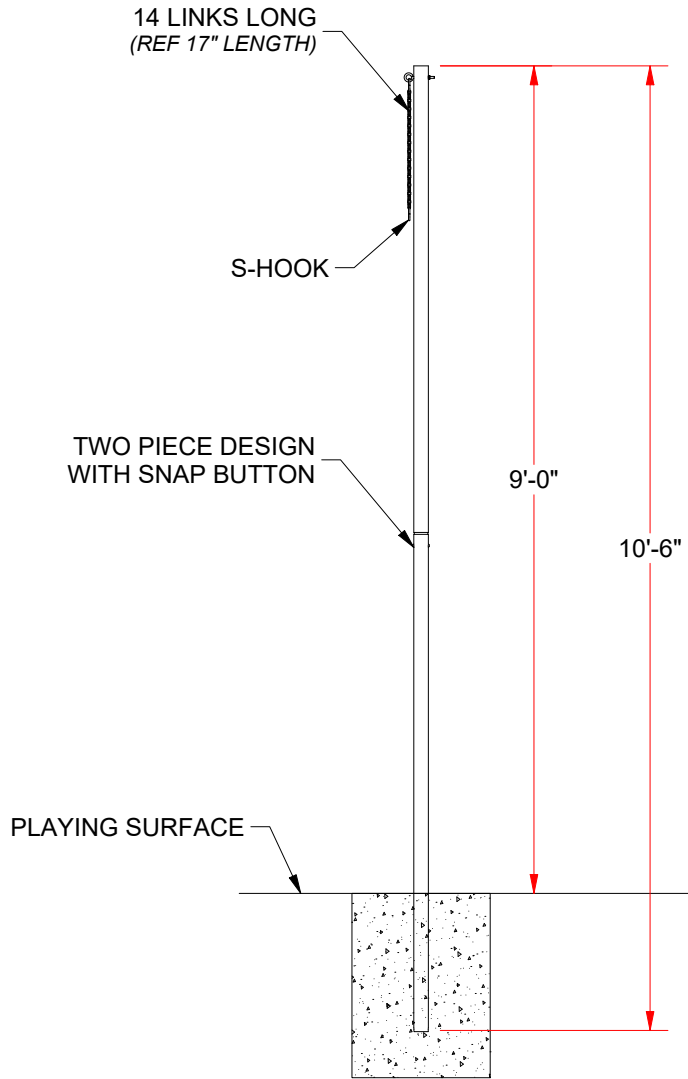

SEMI-PERMANENT OUTDOOR TETHERBALL POLE

OPTIONAL TETHERBALL
SOLD SEPARATELY
P/N: TBP-BALL

INCLUDES 18" DEEP
GROUND SLEEVE*

FEATURES:

- > 2" O.D. GALVANIZED STEEL TWO-PIECE UPRIGHT, 9 FT TALL INSTALLED
- > 18" DEEP GROUND SLEEVE* WITH TOP CAP INCLUDED
- > TETHERBALL (TBP-BALL) SOLD SEPARATELY

*NOTE: FOUNDATION TO BE DESIGNED BASE ON LOCAL BUILDING CODES AND SOIL CONDITIONS.

TBP-200

SEMI-PERMANENT OUTDOOR TETHERBALL POLE

© COPYRIGHT 2021 JAYPRO SPORTS, LLC. ALL RIGHTS RESERVED THIS PRINT IS THE PROPERTY OF JAYPRO SPORTS, LLC. AND MAY NOT BE REPRODUCED WITHOUT WRITTEN PERMISSION