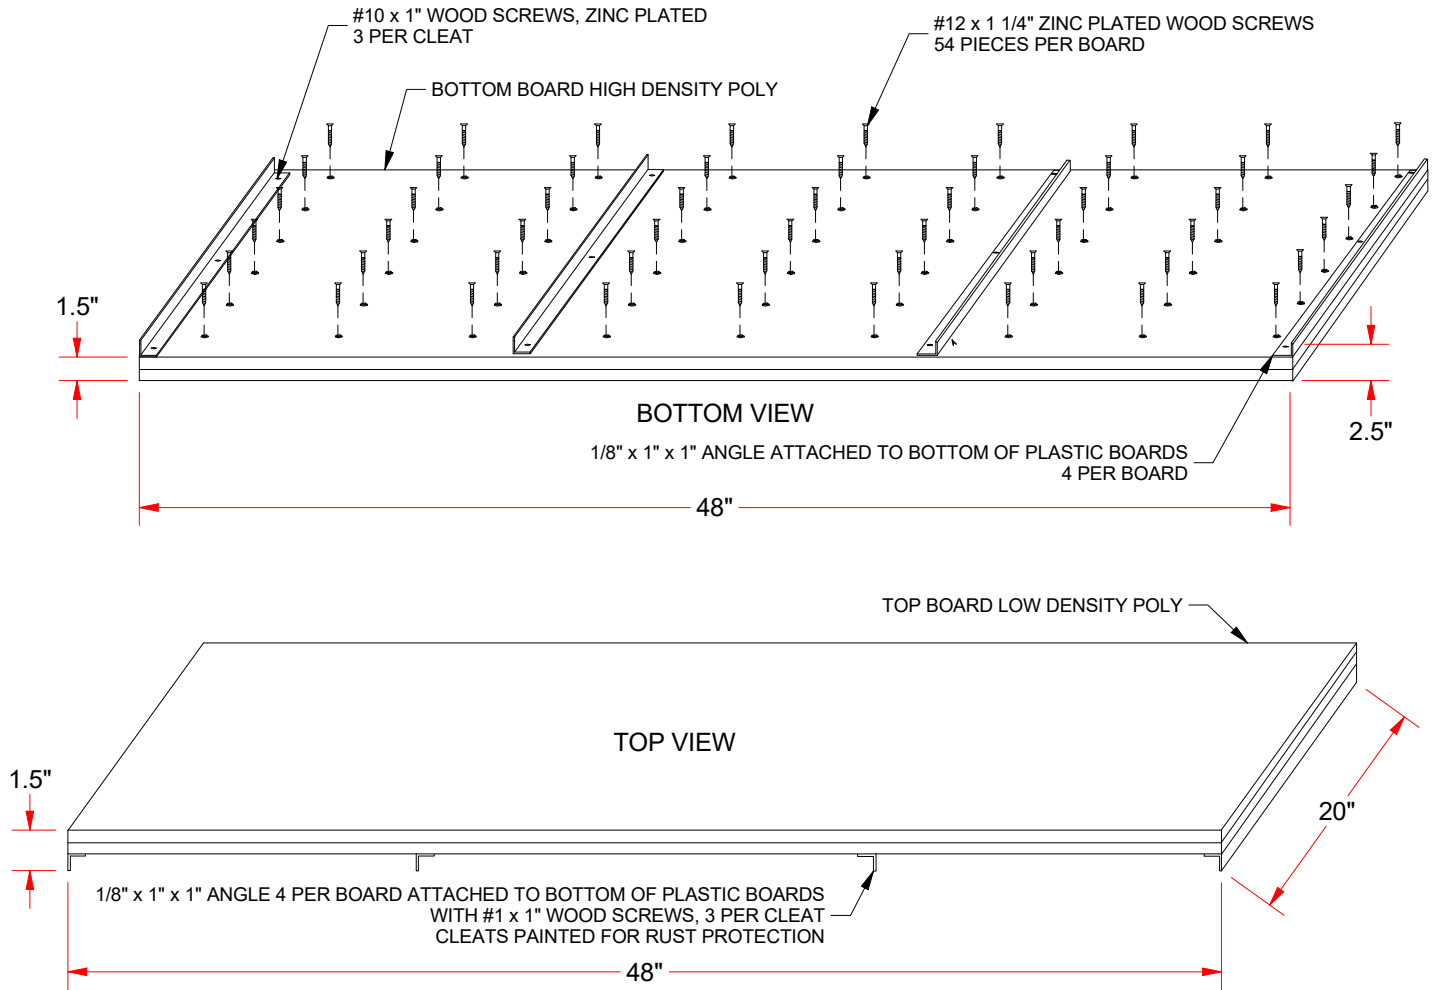

LONG JUMP TAKE-OFF BOARD

FEATURE:

- > SIZE: 48" x 1.5" x 20"
- > POLY BOARDS 2 PIECE 3/4" THICK
- > BOARDS AND CLEATS PRE-ASSEMBLED
- > BOARDS ATTACHED TOGETHER WITH #12 x 1 1/4" WOOD SCREWS ZINC PLATED TO FORM A 1 1/2" THICK BOARD

*NOTE: WE RECOMMEND INSTALLATION BE DONE BY A QUALIFIED CONTRACTOR, FAMILIAR WITH ALL CODES, LAWS, REGULATIONS AND TRACK & FIELD CONSTRUCTION.

TFLJ-P20

LONG JUMP TAKE-OFF BOARD

© COPYRIGHT 2017 JAYPRO SPORTS, LLC. ALL RIGHTS RESERVED
THIS PRINT IS THE PROPERTY OF JAYPRO SPORTS, LLC. AND MAY
NOT BE REPRODUCED WITHOUT WRITTEN PERMISSION