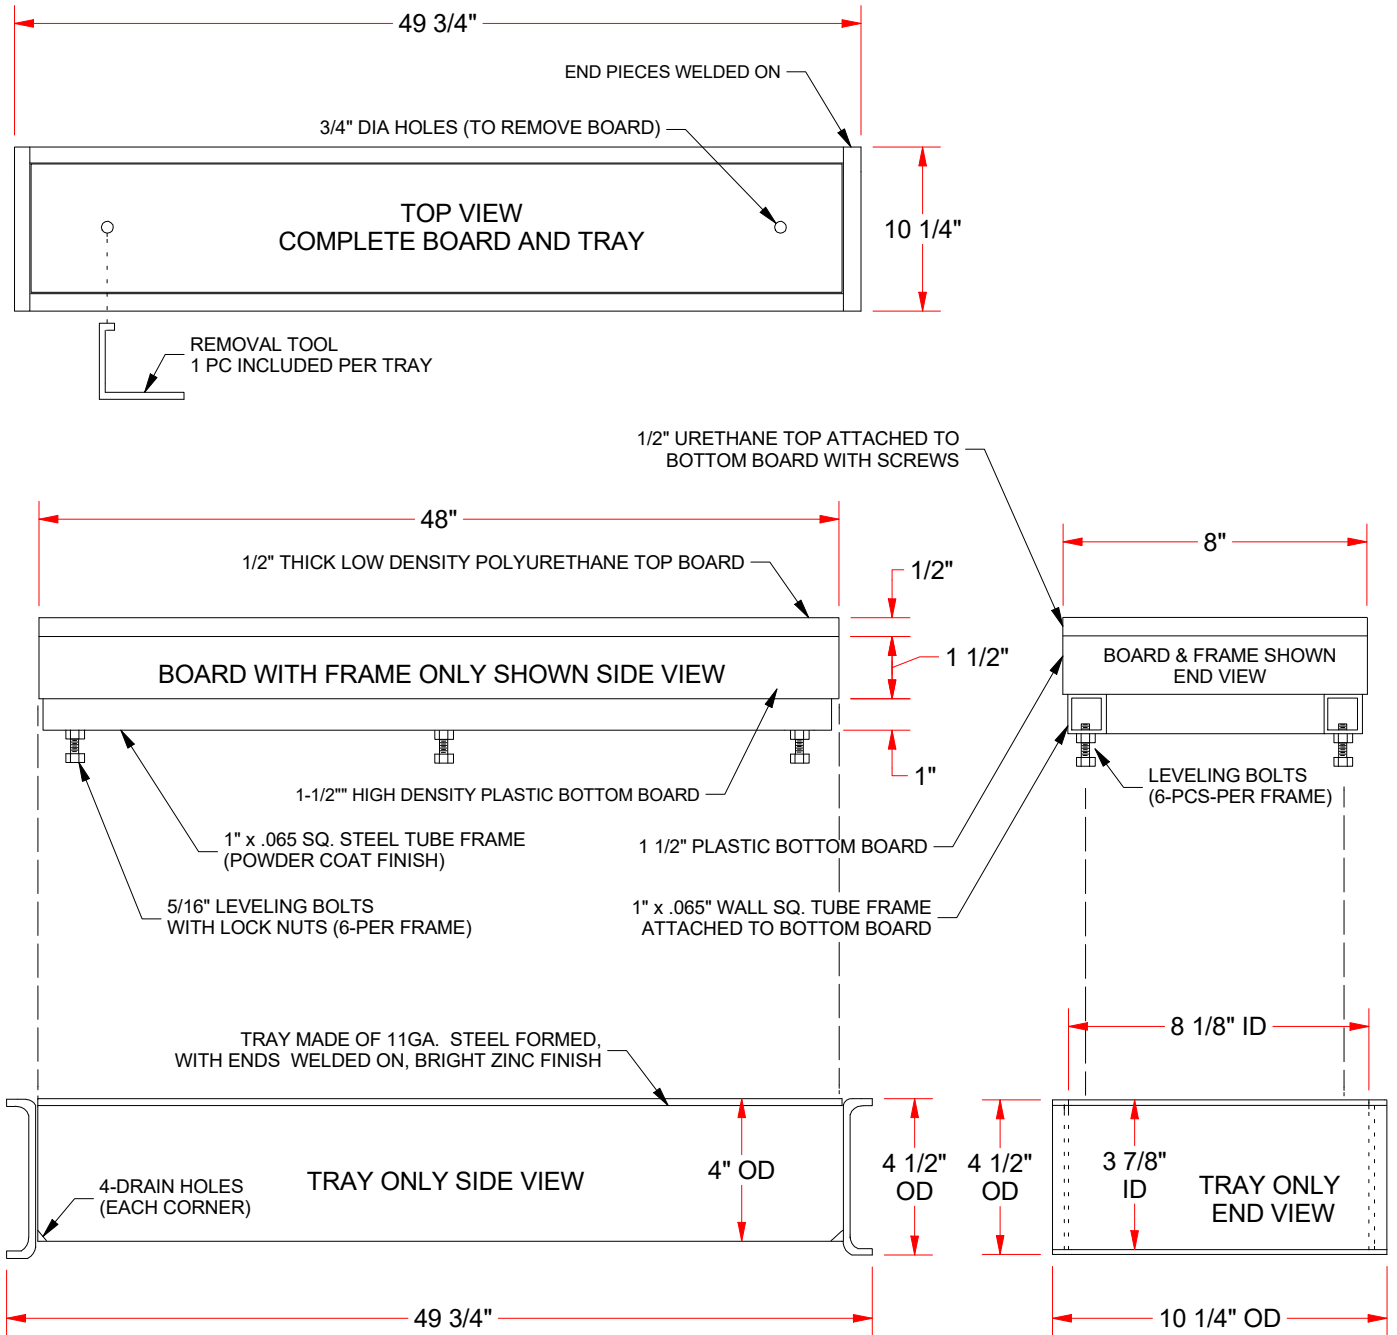

# TAKE OFF TRAY SYSTEM 8"

### FEATURES:

- > BOARD AND TRAY SYSTEM
- > THE MOST POPULAR SYSTEM FOR BOTH THE COLLEGE AND THE HIGH SCHOOL MARKET.
- > THE 8" WIDE BOARD MEETS ALL SPECIFICATIONS FOR COLLEGE AND HIGH SCHOOL.
- > HEAVY DUTY STEEL TRAY WITH BRIGHT ZINC PLATED FINISH.
- > TAKE-OFF BOARD IS MOUNTED TO A STEEL FRAME WITH HEIGHT ADJUSTING BOLTS SO BOARD CAN BE SET FLUSH WITH THE RUNWAY SURFACE.

## TFLJ-P8

TAKE OFF TRAY SYSTEM 8"

© COPYRIGHT 2017 JAYPRO SPORTS, LLC. ALL RIGHTS RESERVED  
THIS PRINT IS THE PROPERTY OF JAYPRO SPORTS, LLC. AND MAY NOT BE REPRODUCED WITHOUT WRITTEN PERMISSION

www.jaypro.com  
(800) 243-0533  
976 Hartford Turnpike  
Waterford, CT 06385 USA