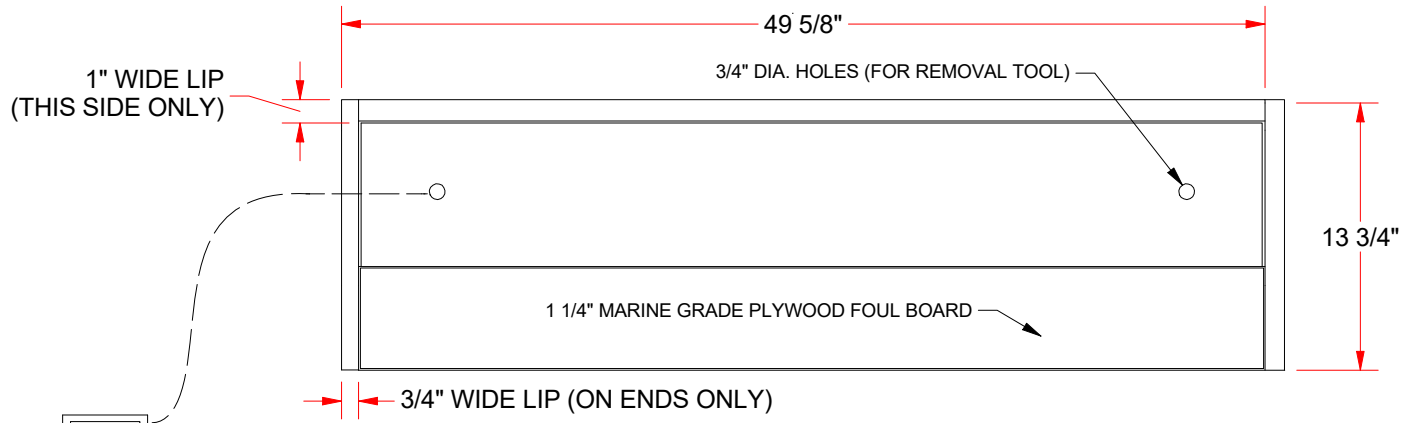

### FEATURES:

- > TRAY MADE OF 11 GA. STEEL FORMED, WITH ENDS WELDED BRIGHT ZINC FINISH
- > TRAY INSIDE DIMENSIONS: 4 1/4" HIGH x 12 1/8" WIDE x 48 1/8" LONG
- > TRAY OUTSIDE DIMENSIONS: 4 1/2" HIGH x 13 3/4" WIDE x 49 5/8" LONG

## TFLJ-W12L

INTERNATIONAL TAKE-OFF BOARD AND TRAY SYSTEM

© COPYRIGHT 2017 JAYPRO SPORTS, LLC. ALL RIGHTS RESERVED  
THIS PRINT IS THE PROPERTY OF JAYPRO SPORTS, LLC. AND MAY  
NOT BE REPRODUCED WITHOUT WRITTEN PERMISSION

# INTERNATIONAL BOARD AND TRAY SYSTEM

**COMPLETE UNIT TOP VIEW**

BOARD REMOVAL TOOL  
(1 PER UNIT)  
MADE OF 3/8" DIA.  
ROUND STEEL

**BOARD AND FRAME ONLY SIDE VIEW**

**TRAY ONLY SIDE VIEW**