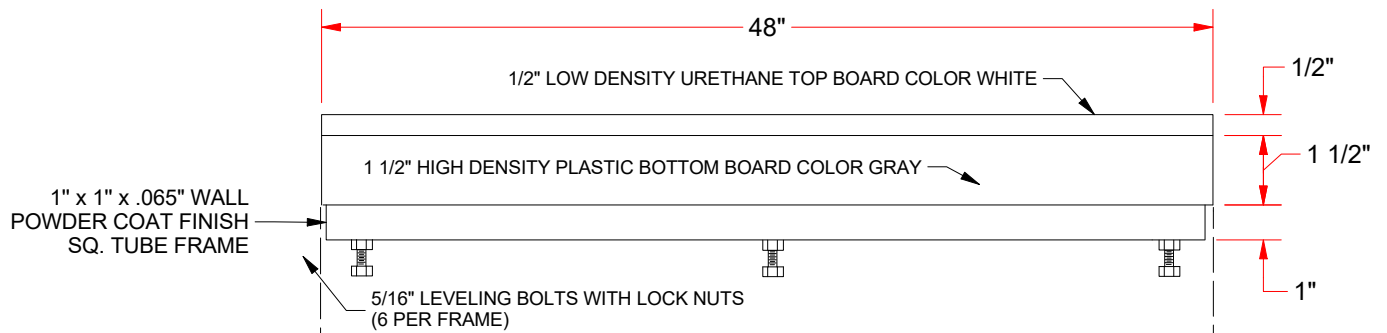

### FEATURES:

- > TRAY MADE OF 11 GA. STEEL FORMED, WITH ENDS WELDED BRIGHT ZINC FINISH
- > TRAY INSIDE DIMENSIONS: 4 1/4" HIGH x 12 1/8" WIDE x 48 1/8" LONG
- > TRAY OUTSIDE DIMENSIONS: 4 1/2" HIGH x 13 3/4" WIDE x 49 5/8" LONG

# INTERNATIONAL BOARD AND TRAY SYSTEM

**COMPLETE UNIT TOP VIEW**

BOARD REMOVAL TOOL  
(1 PER UNIT)  
MADE OF 3/8" DIA.  
ROUND STEEL

**BOARD AND FRAME ONLY SIDE VIEW**

**TRAY ONLY SIDE VIEW**