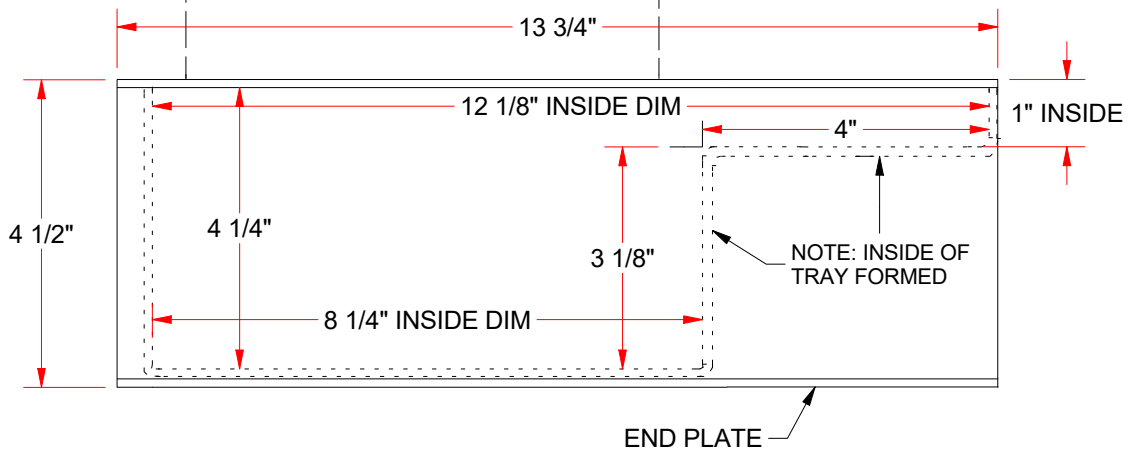

# INTERNATIONAL TAKE-OFF BOARD AND TRAY SYSTEM

## BOARDS AND FRAME ONLY, SHOWN END VIEW

### FEATURES:

- > 2-PC BOARD DIM: 8" WIDE x 48" LONG x 2" THICK- WITHOUT FRAME x 3" THICK - WITH FRAME
- > FOUL INDICATOR BOARD DIM: 4" WIDE x 48" LONG x 1-1/4" THICK
- > BOARD IS PRIMED AND PAINTED, GLOSS BLACK ENAMEL

### FEATURES:

- > TRAY MADE OF 11 GA. STEEL FORMED, WITH ENDS WELDED BRIGHT ZINC FINISH
- > TRAY INSIDE DIMENSIONS: 4 1/4" HIGH x 12 1/8" WIDE x 48 1/8" LONG
- > TRAY OUTSIDE DIMENSIONS: 4 1/2" HIGH x 13 3/4" WIDE x 49 5/8" LONG