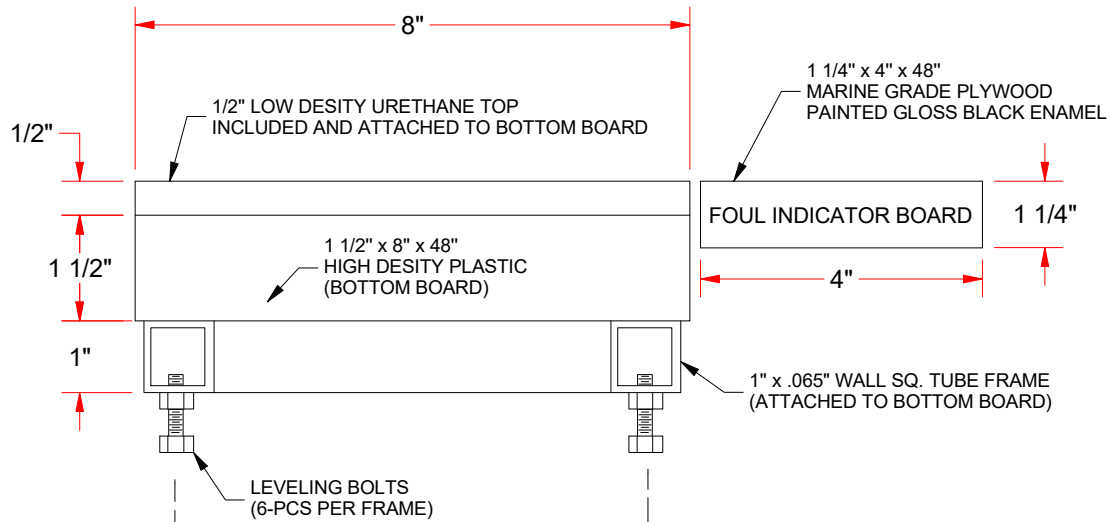

# INTERNATIONAL TAKE-OFF BOARD AND TRAY SYSTEM

## BOARDS AND FRAME ONLY, SHOWN END VIEW

### FEATURES:

- > 2-PC BOARD DIM: 8" WIDE x 48" LONG x 2" THICK- WITHOUT FRAME x 3" THICK - WITH FRAME
- > FOUL INDICATOR BOARD DIM: 4" WIDE x 48" LONG x 1-1/4" THICK
- > BOARD IS PRIMED AND PAINTED, GLOSS BLACK ENAMEL

### FEATURES:

- > TRAY MADE OF 11 GA. STEEL FORMED, WITH ENDS WELDED BRIGHT ZINC FINISH
- > TRAY INSIDE DIMENSIONS: 4 1/4" HIGH x 12 1/8" WIDE x 48 1/8" LONG
- > TRAY OUTSIDE DIMENSIONS: 4 1/2" HIGH x 13 3/4" WIDE x 49 5/8" LONG