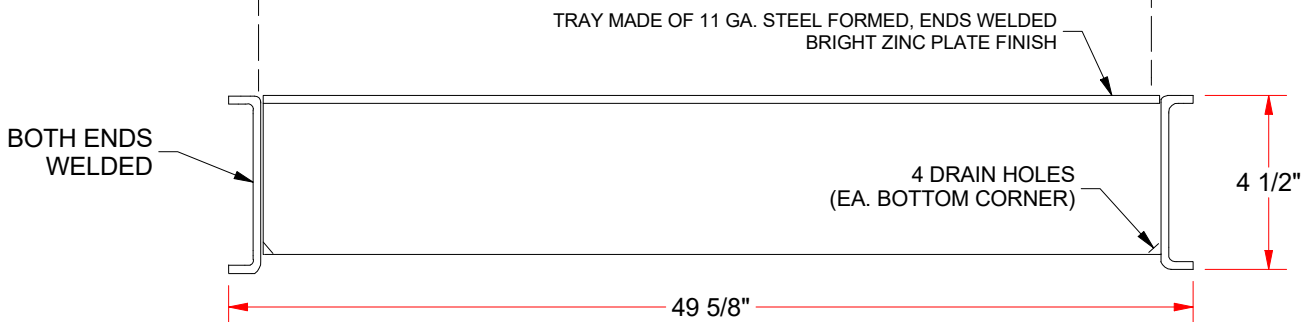

### FEATURES:

- > TRAY MADE OF 11 GA. STEEL FORMED, WITH ENDS WELDED BRIGHT ZINC FINISH
- > TRAY INSIDE DIMENSIONS: 4 1/4" HIGH x 12 1/8" WIDE x 48 1/8" LONG
- > TRAY OUTSIDE DIMENSIONS: 4 1/2" HIGH x 13 3/4" WIDE x 49 5/8" LONG

# INTERNATIONAL BOARD AND TRAY SYSTEM

**COMPLETE UNIT TOP VIEW**

BOARD REMOVAL TOOL  
(1 PER UNIT)  
MADE OF 3/8" DIA.  
ROUND STEEL

**BOARD AND FRAME ONLY SIDE VIEW**

**TRAY ONLY SIDE VIEW**